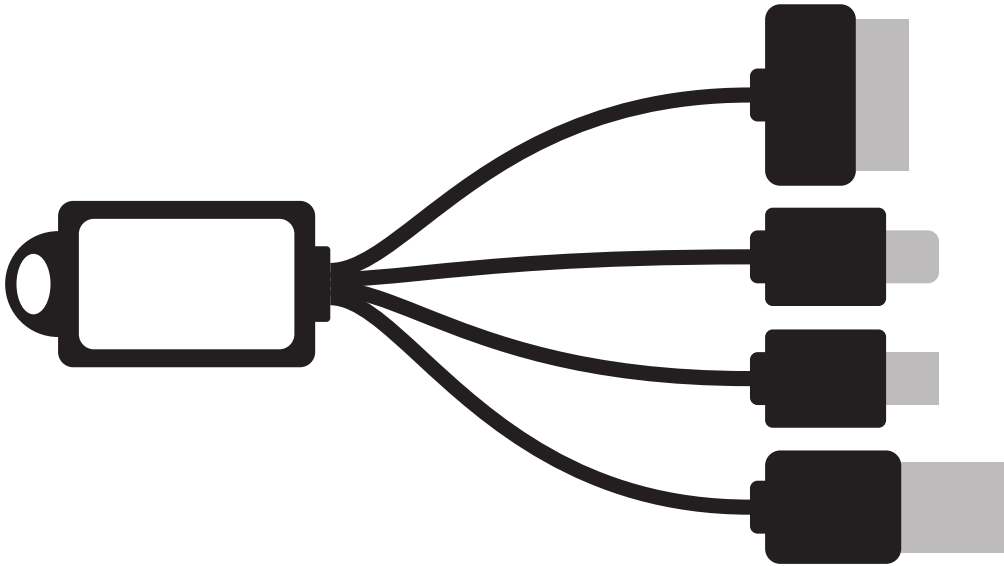

approval proof

please ensure all details are correct before signing off this proof.

Resin Dome Size: 28.5mm x 17.25mm. Radius Corner: 1.9mm
Magenta line does not print! This is the cutter guide

Top

JOB DESCRIPTION

PowerLink Multi-Cable with Resin Dome

CMYK Print

Black Unit

COLOURS