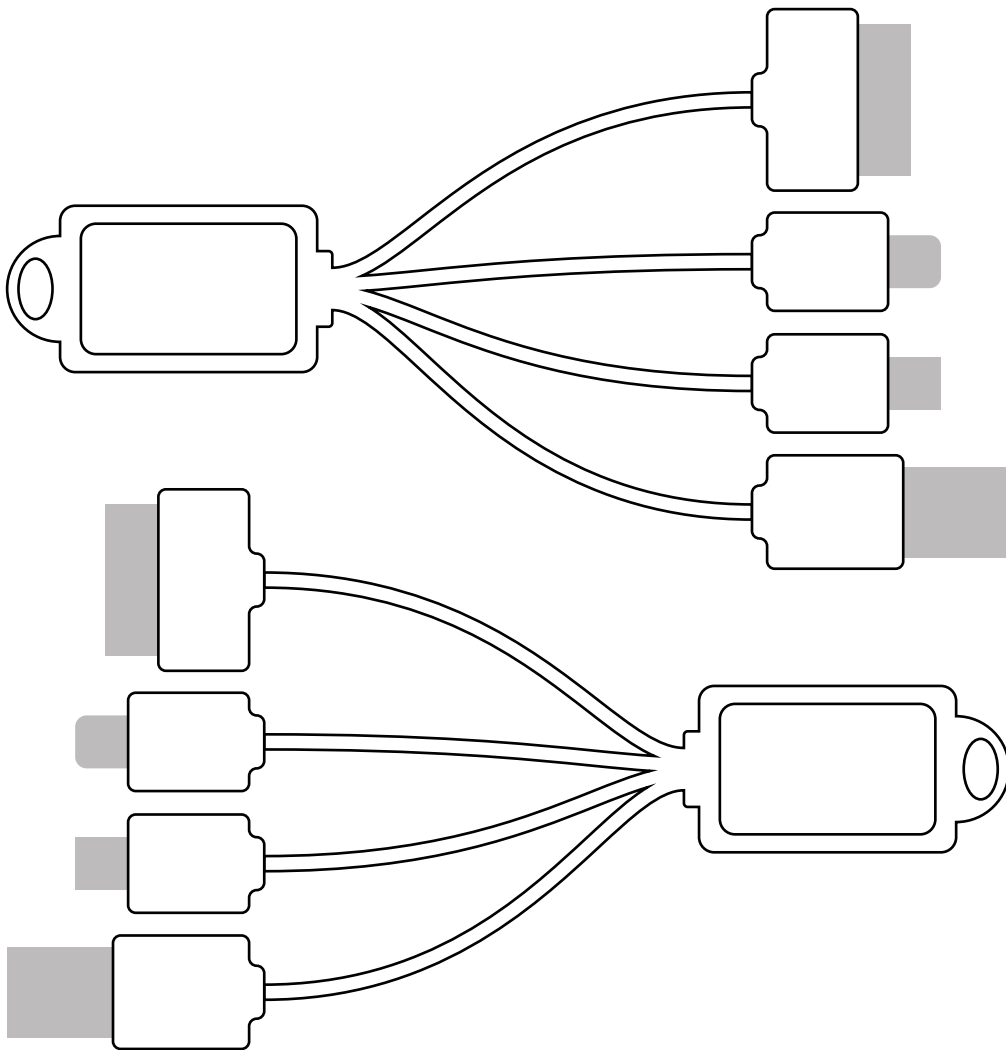

approval proof

please ensure all details are correct before signing off this proof.

Resin Dome Size: 28.5mm x 17.25mm. Radius Corner: 1.9mm
Magenta line does not print! This is the cutter guide

JOB DESCRIPTION

PowerLink Multi-Cable with Resin Dome

CMYK Print

White Unit

COLOURS