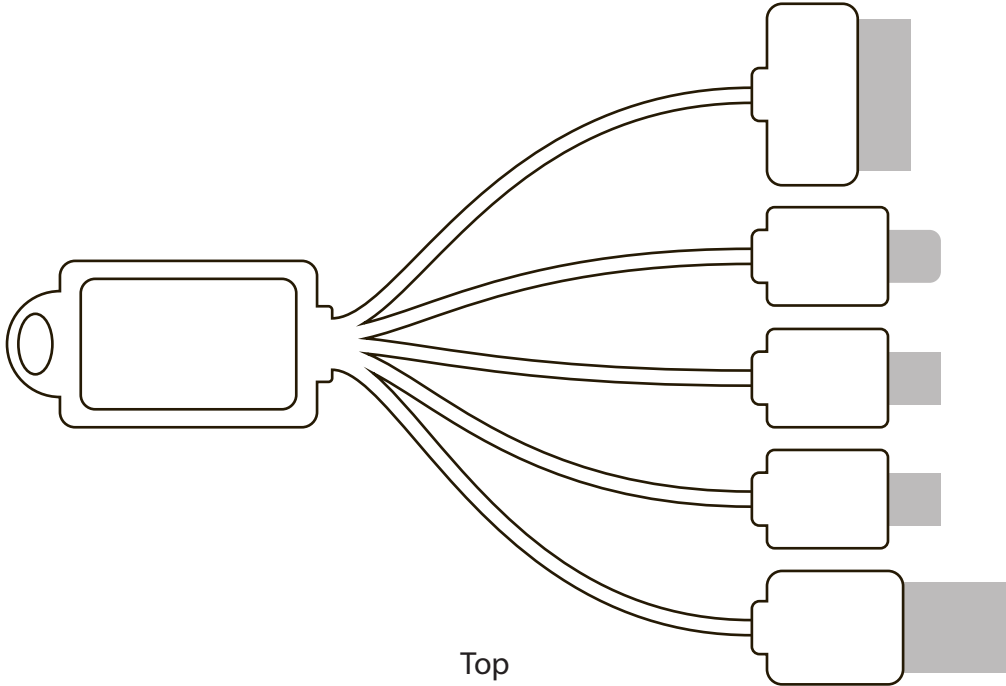

approval proof

please ensure all details are correct before signing off this proof.

Resin Dome Size: 28.5mm x 17.25mm. Radius Corner: 1.9mm
Magenta line does not print! This is the cutter guide

JOB DESCRIPTION

PowerLink Multi-Cable with Resin Dome

CMYK Print

White Unit

COLOURS