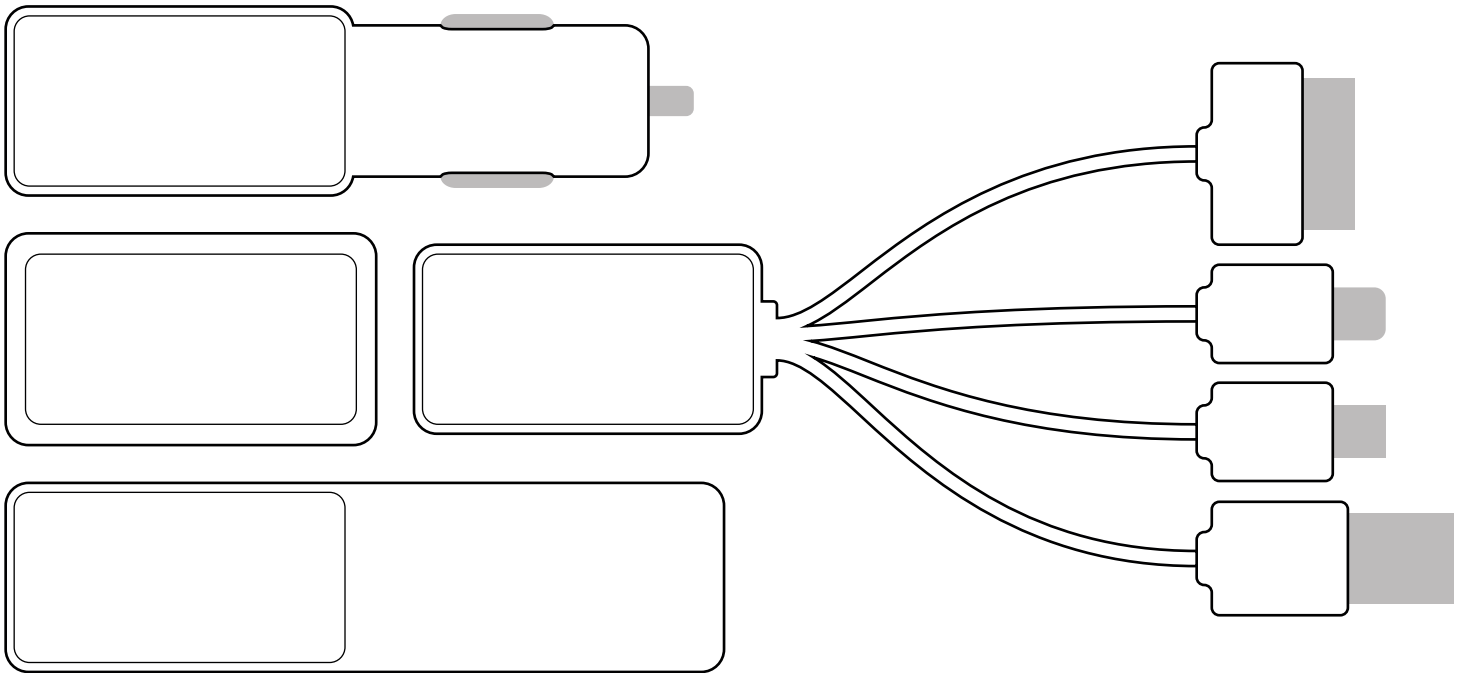

approval proof

please ensure all details are correct before signing off this proof.

Resin Dome Size: 43mm x 22mm. Radius Corner: 2mm
Magenta line does not print! This is the cutter guide

JOB DESCRIPTION

PowerBlock Power Bank with Resin Dome