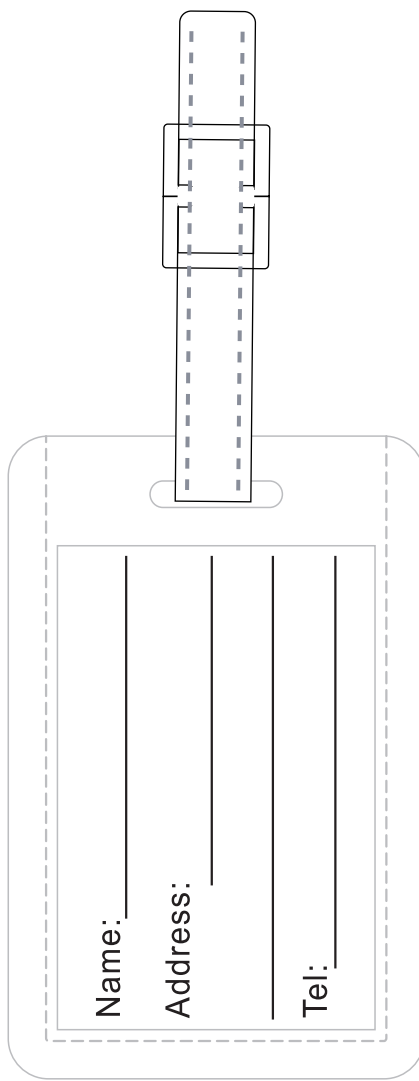

approval proof

please ensure all details are correct before signing off this proof.

JOB DESCRIPTION

Moulded Soft PVC Luggage Tag
with plastic strap, clear pvc window

COLOURS