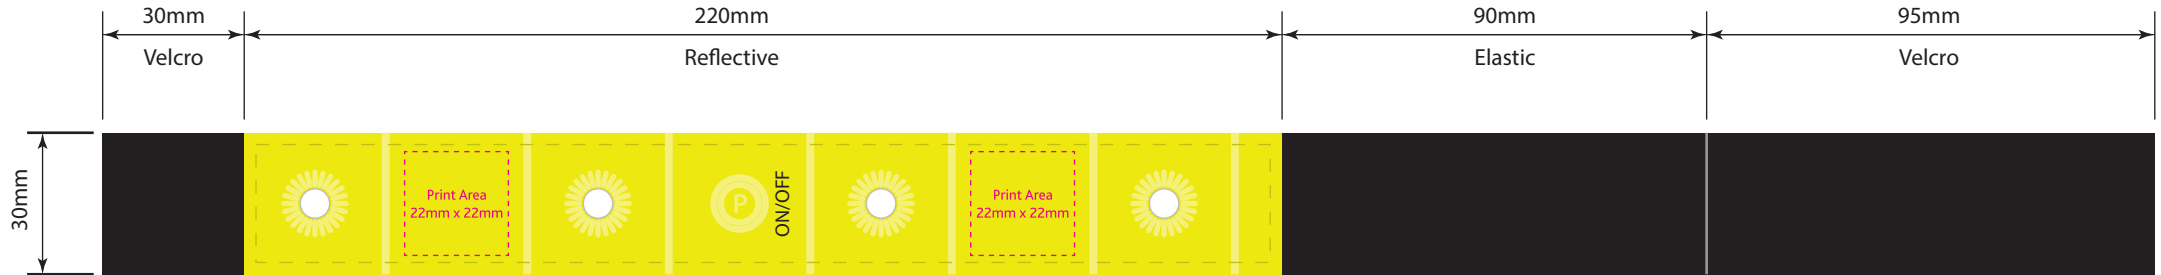

JOB DESCRIPTION

Reflective Armbands with Flashing LED's
Size: 220mm x 30mm - compliant to EN13356
Print area is 22mm x 22mm.

approval proof

Please ensure that all details are correct before signing off this proof.