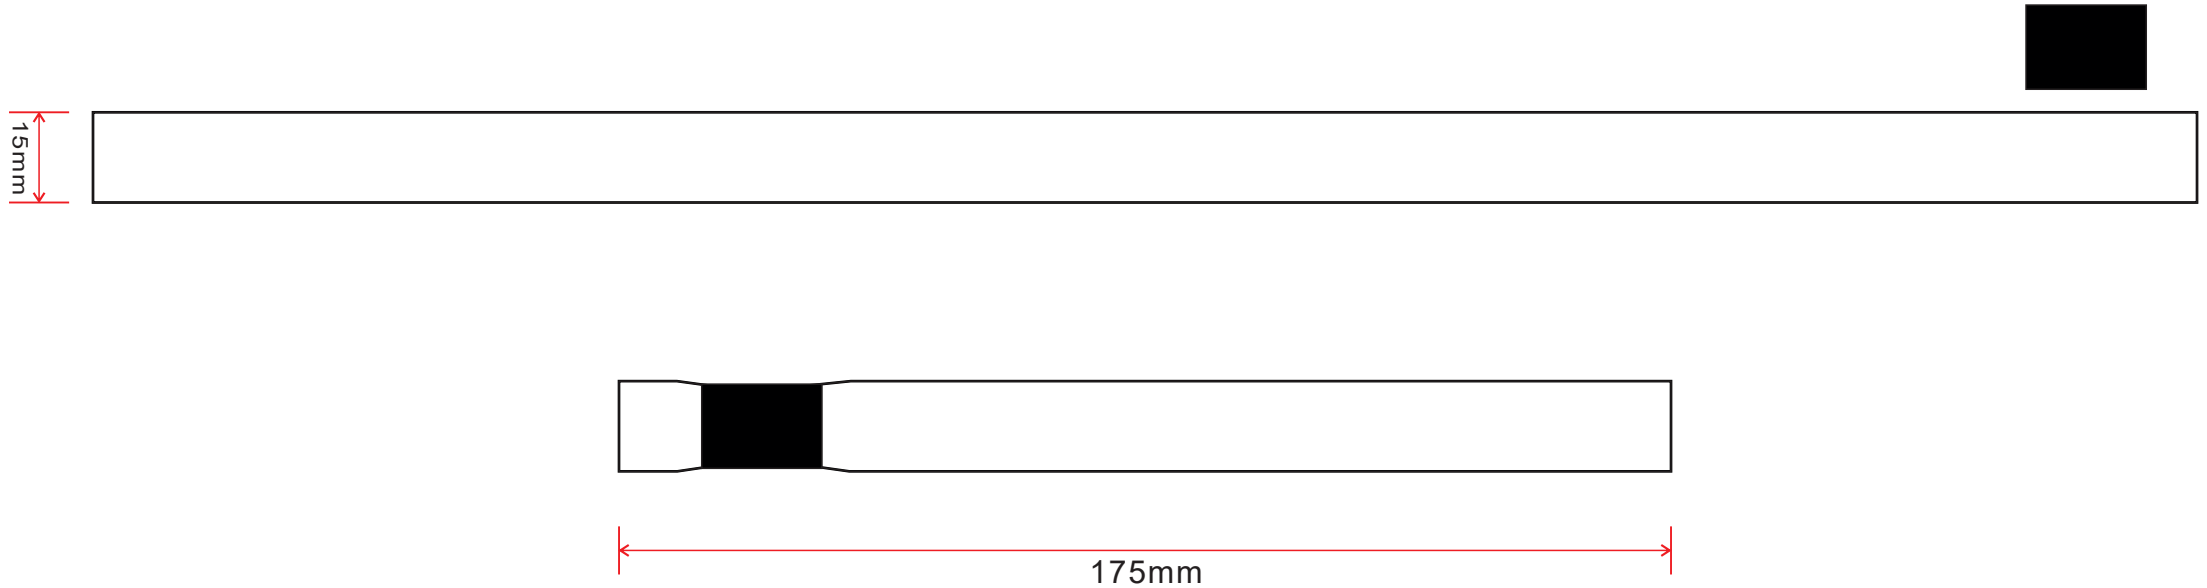

Approval Proof

Print Colours

Product Colour

350mm x 15mm
Express Fabric Event Wristband
Branding Method: Dye Sublimation

Fitments

Terms & Conditions

It is the clients responsibility to check the above artwork has been produced correctly by our factory to suit the manufacturing process. Whilst every effort has been made to copy the artwork provided, certain pantones have a tolerance of -10% +10% colour variation. Please note colours can vary from monitor so always check the pantone. Any correction/amendments after Moulds/Screens have been created will result in a new Mould/Screen being required and charged. By signing off acceptance you have agreed to proceed and such no errors or omissions can be accepted or highlighted once the goods have been delivered.

Please note small texts may fill and become illegible