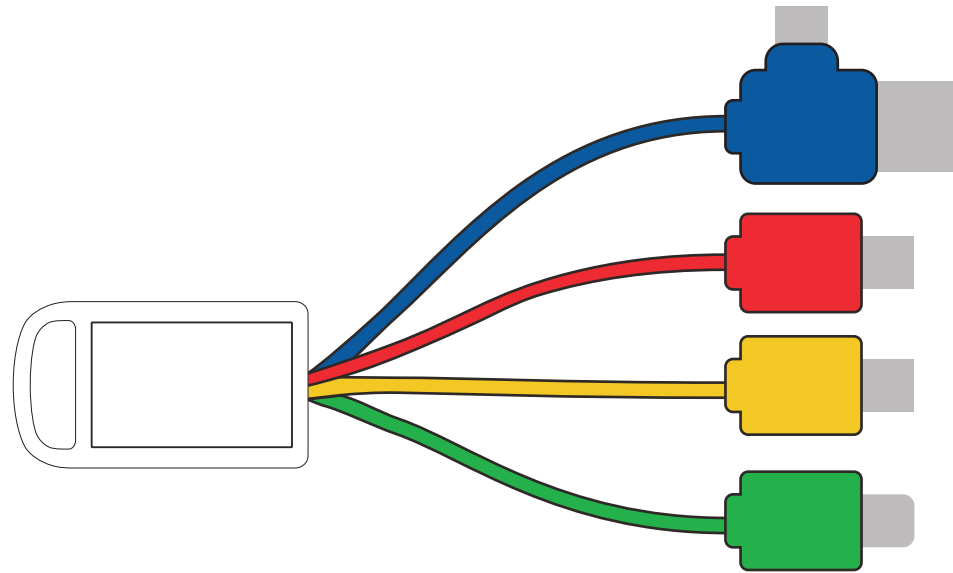

Approval Proof

Resin Dome Size: 26.5mm x 16.5mm
Magenta line does not print! This is the print area

Print Colours

CMYK Print

Product Colour

White ABS Plastic

35.5mm x 19mm
PowerColour Multi-Cable
Branding Method: Domed Decal

Logo Size

Terms & Conditions

It is the clients responsibility to check the above artwork has been produced correctly by our factory to suit the manufacturing process. Whilst every effort has been made to copy the artwork provided, certain pantones have a tolerance of -10% +10% colour variation. Please note colours can vary from monitor so always check the pantone. Any correction/amendments after Moulds/Screens have been created will result in a new Mould/Screen being required and charged. By signing off acceptance you have agreed to proceed and such no errors or omissions can be accepted or highlighted once the goods have been delivered.