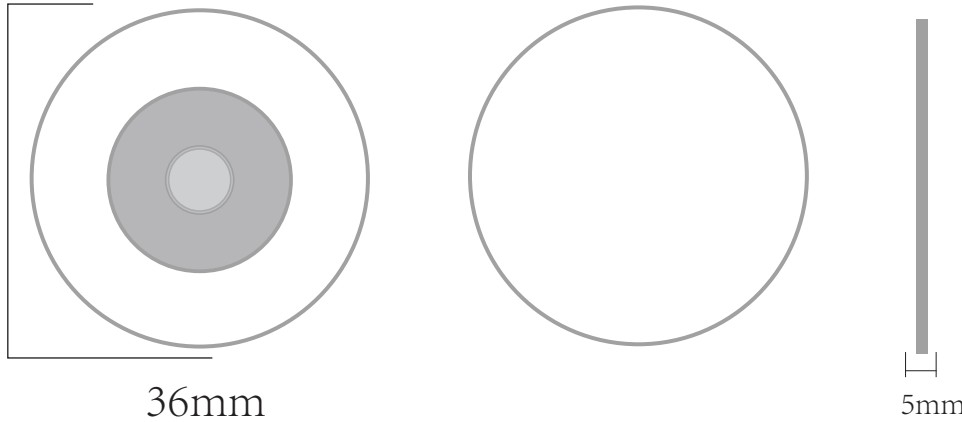

JOB DESCRIPTION

Magnetic Ball Marker with Holder

approval proof

please ensure that all details are correct before signing off this proof.

100%

■ Raised metal

100%

□ Colour