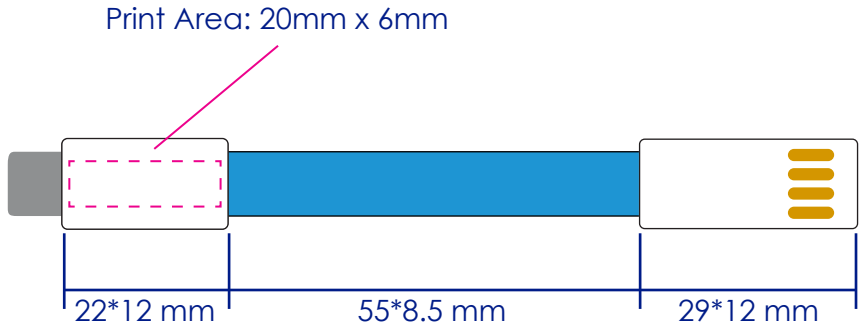

Approval Proof

Print Colours

Text

Keyring Colour

Blue PMS2191c

2in1 Charging Cable Keyring
Blue
Branding Method: Pad Printed