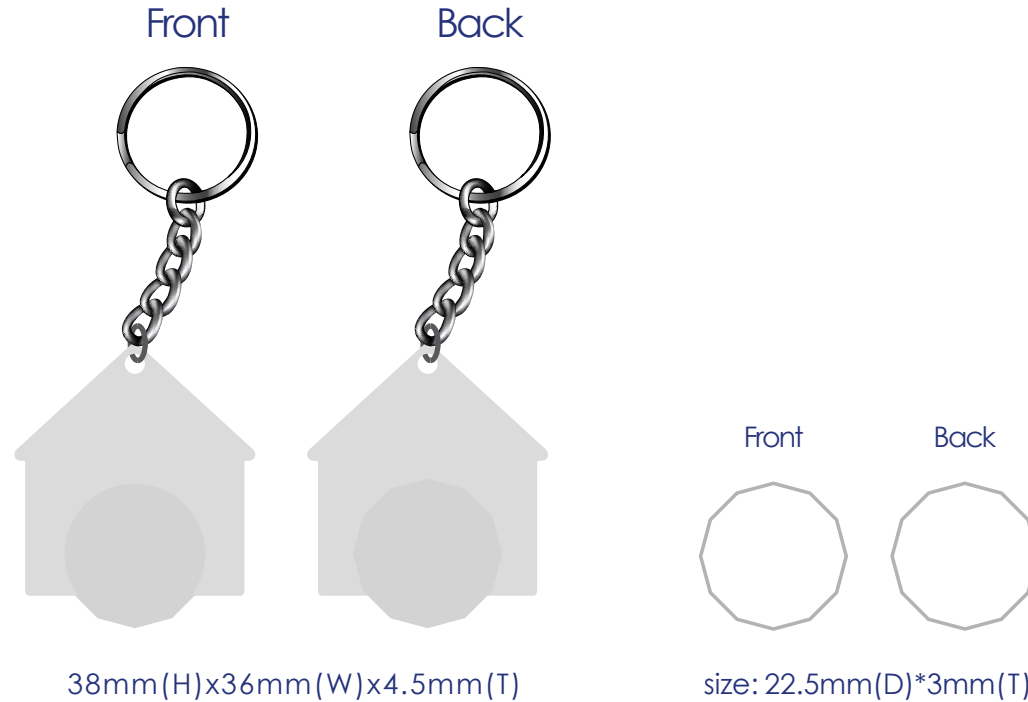

Approval Proof

Enamel Colours

Text

Plating

Nickel

£1.00 Size
House Wishbone Enamel Trolley
Coin
Branding Method: Enamelled

Fitment

Terms & Conditions

Please note small texts may fill and become illegible