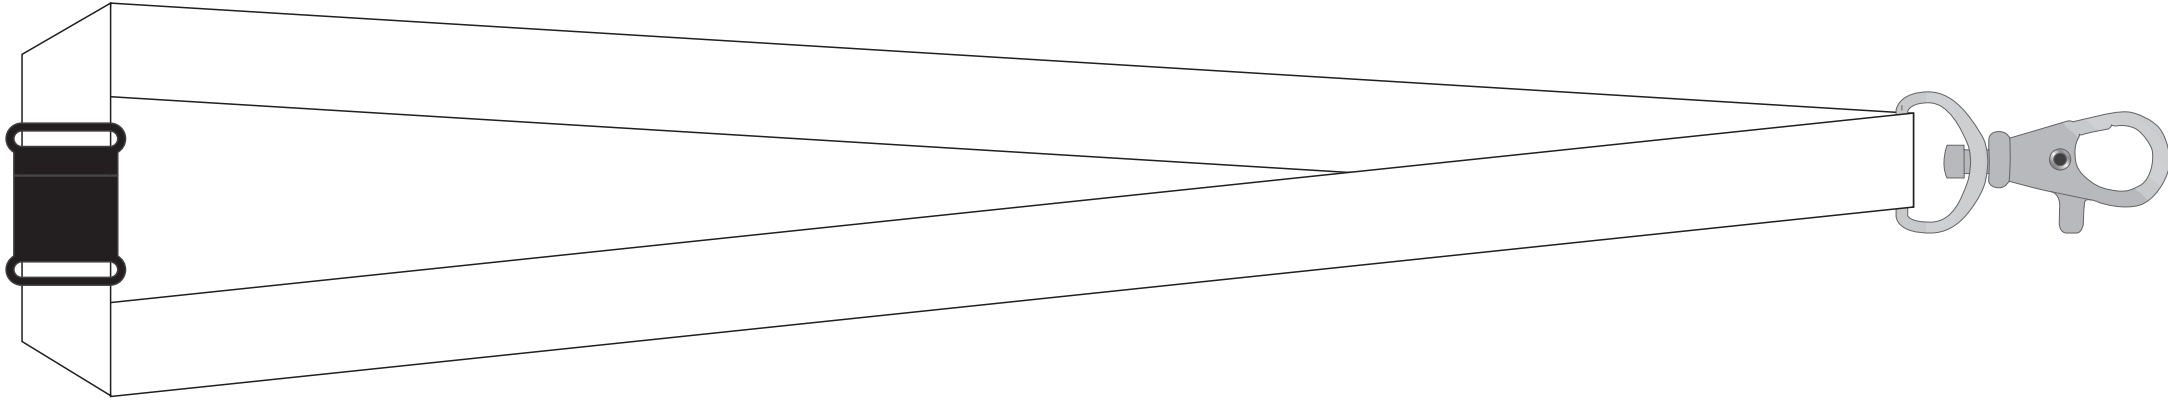

Approval Proof

Print Colours

Text

Lanyard Colour

Text

20mm x 900mm
Flat Ribbed Lanyard
Branding Method: Screen Print

Fitments

Terms & Conditions

It is the clients responsibility to check the above artwork has been produced correctly by our factory to suit the manufacturing process. Whilst every effort has been made to copy the artwork provided, certain pantones have a tolerance of -10% +10% colour variation. Please note colours can vary from monitor so always check the pantone. Any correction/amendments after Moulds/Screens have been created will result in a new Mould/Screen being required and charged. By signing off acceptance you have agreed to proceed and such no errors or omissions can be accepted or highlighted once the goods have been delivered.

Please note small texts may fill and become illegible with the weave