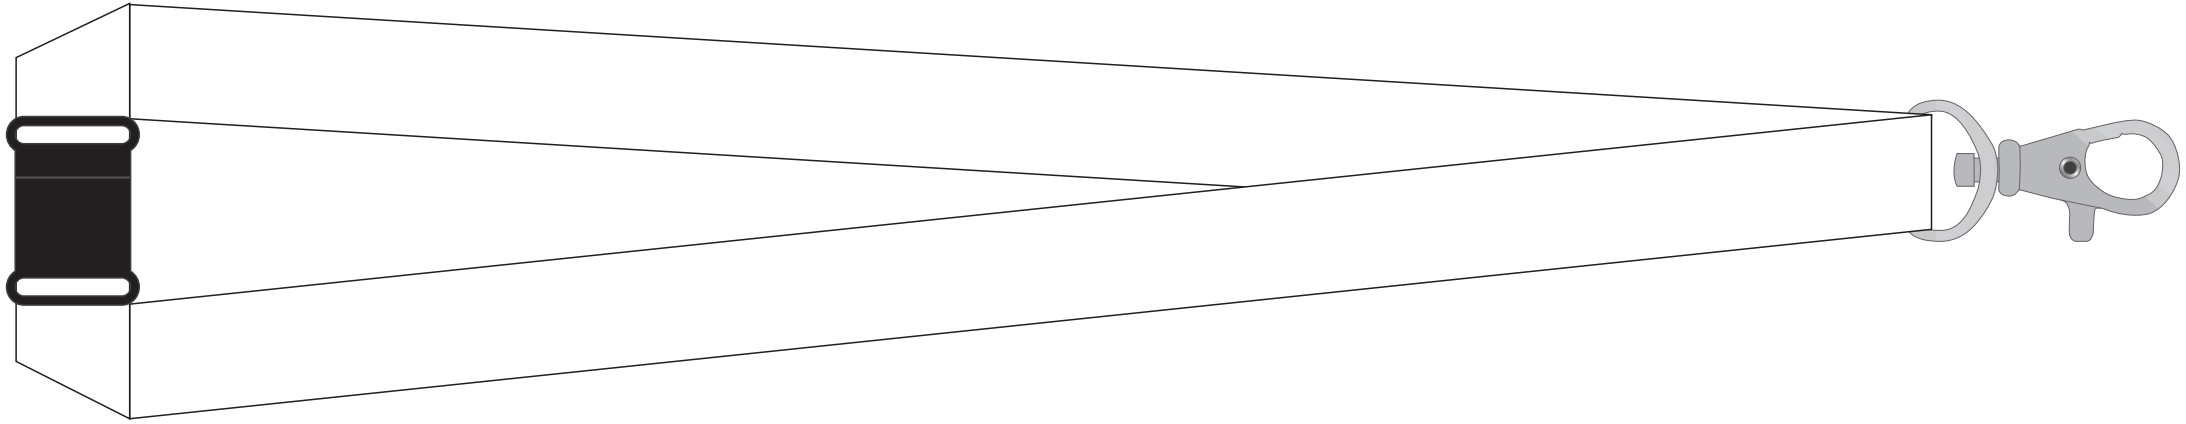

Approval Proof

Print Colours

Text

Lanyard Colour

Text

25mm x 900mm
Flat Ribbed Lanyard
Branding Method: Screen Printed

Fitments

Terms & Conditions

It is the clients responsibility to check the above artwork has been produced correctly by our factory to suit the manufacturing process. Whilst every effort has been made to copy the artwork provided, certain pantones have a tolerance of -10% +10% colour variation. Please note colours can vary from monitor so always check the pantone. Any correction/amendments after Moulds/Screens have been created will result in a new Mould/Screen being required and charged. By signing off acceptance you have agreed to proceed and such no errors or omissions can be accepted or highlighted once the goods have been delivered.

Please note small texts may fill and become illegible with the weave