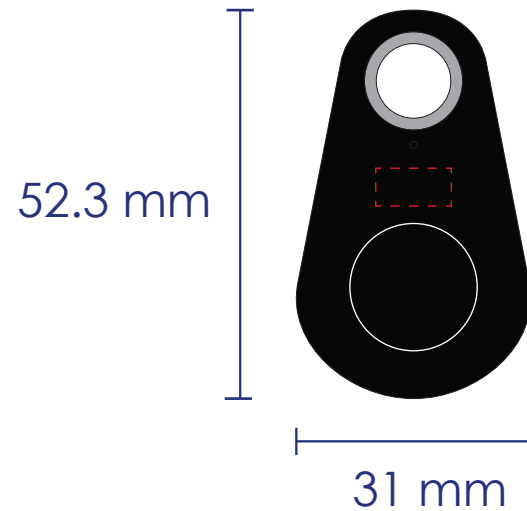

Approval Proof

Print Colours

Text

Key Finder Colour

Black

Bluetooth Key Finder - Black
52mm x 31mm x 10mm
Branding Method: Pad Printed

Logo Size

10mm x 5mm

Terms & Conditions

It is the clients responsibility to check the above artwork has been produced correctly by our factory to suit the manufacturing process. Whilst every effort has been made to copy the artwork provided, certain pantones have a tolerance of -10% +10% colour variation. Please note colours can vary from monitor so always check the pantone. Any correction/amendments after Moulds/Screens have been created will result in a new Mould/Screen being required and charged. By signing off acceptance you have agreed to proceed and such no errors or omissions can be accepted or highlighted once the goods have been delivered.

Please note small texts may fill and become illegible