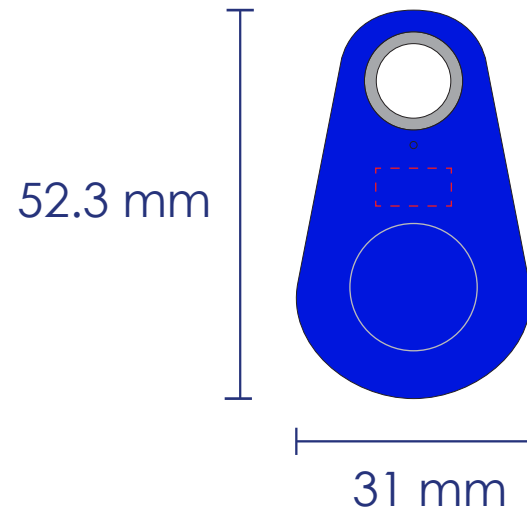

Approval Proof

Print Colours

Text

Key Finder Colour

Blue

Bluetooth Key Finder - Blue
52mm x 31mm x 10mm
Branding Method: Pad Printed

Logo Size

10mm x 5mm