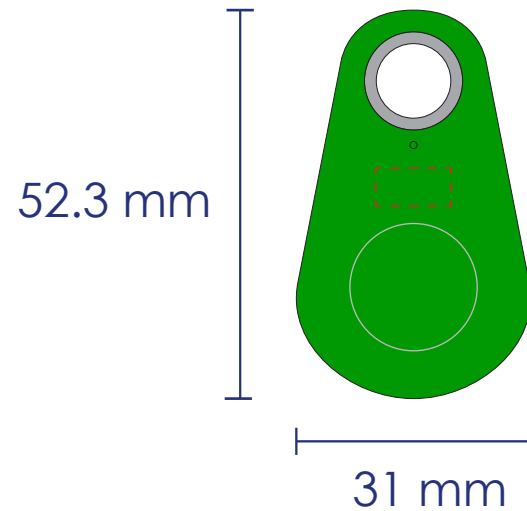

Approval Proof

Print Colours

Text

Key Finder Colour

Green

Bluetooth Key Finder - Green
52mm x 31mm x 10mm
Branding Method: Pad Printed

Logo Size

10mm x 5mm

Terms & Conditions

It is the clients responsibility to check the above artwork has been produced correctly by our factory to suit the manufacturing process. Whilst every effort has been made to copy the artwork provided, certain pantones have a tolerance of -10% +10% colour variation. Please note colours can vary from monitor so always check the pantone. Any correction/amendments after Moulds/Screens have been created will result in a new Mould/Screen being required and charged. By signing off acceptance you have agreed to proceed and such no errors or omissions can be accepted or highlighted once the goods have been delivered.

Please note small texts may fill and become illegible