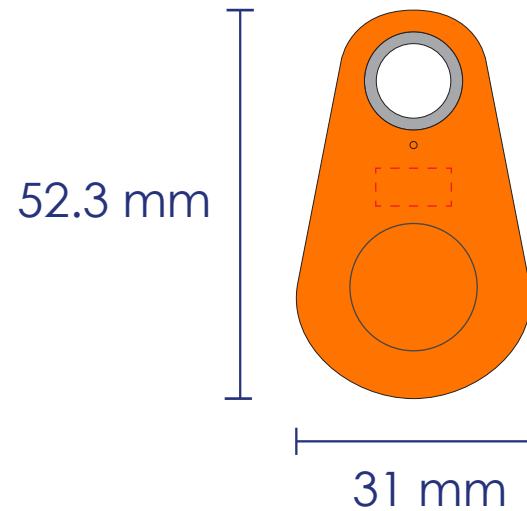

Approval Proof

Print Colours

Text

Key Finder Colour

Orange

Logo Size

10mm x 5mm

Terms & Conditions

It is the clients responsibility to check the above artwork has been produced correctly by our factory to suit the manufacturing process. Whilst every effort has been made to copy the artwork provided, certain pantones have a tolerance of -10% +10% colour variation. Please note colours can vary from monitor so always check the pantone. Any correction/amendments after Moulds/Screens have been created will result in a new Mould/Screen being required and charged. By signing off acceptance you have agreed to proceed and such no errors or omissions can be accepted or highlighted once the goods have been delivered.

Please note small texts may fill and become illegible

Bluetooth Key Finder - Orange
52mm x 31mm x 10mm
Branding Method: Pad Printed