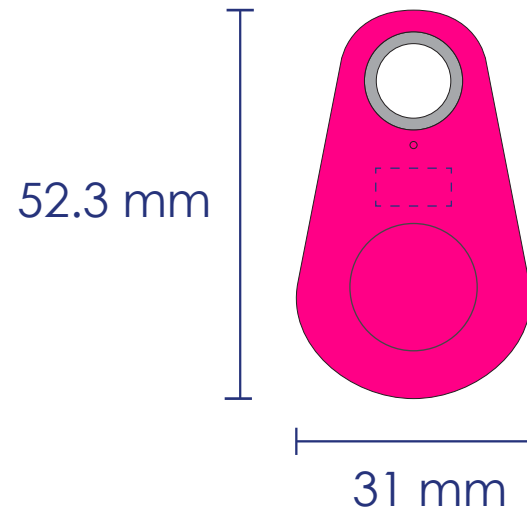

Approval Proof

Print Colours

Text

Key Finder Colour

Pink

Logo Size

10mm x 5mm

Terms & Conditions

Please note small texts may fill and become illegible

Bluetooth Key Finder - Pink
52mm x 31mm x 10mm
Branding Method: Pad Printed