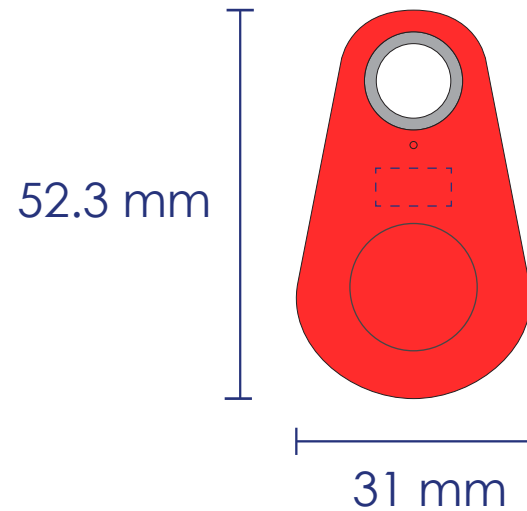

Approval Proof

Print Colours

Text

Key Finder Colour

Red

Logo Size

10mm x 5mm

Terms & Conditions

Please note small texts may fill and become illegible

Bluetooth Key Finder - Red
52mm x 31mm x 10mm
Branding Method: Pad Printed