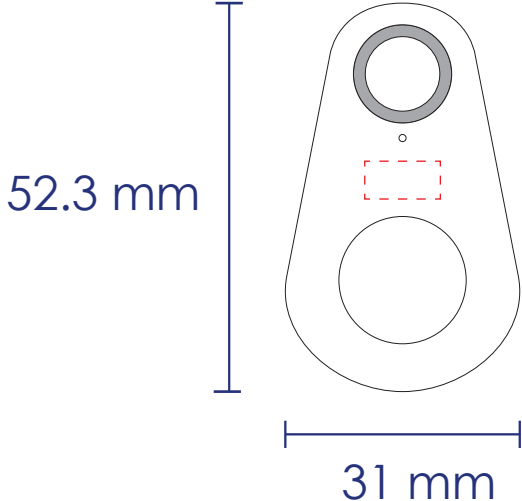

Approval Proof

Print Colours

 Text

Key Finder Colour

 White

Bluetooth Key Finder - White
52mm x 31mm x 10mm
Branding Method: Pad Printed

Logo Size

10mm x 5mm