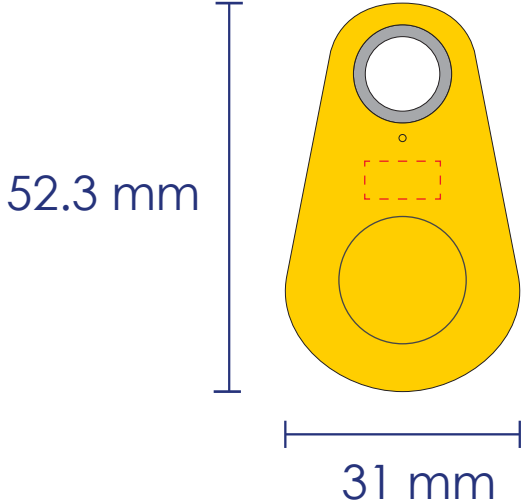

Approval Proof

Print Colours

Text

Key Finder Colour

Yellow

Bluetooth Key Finder - Yellow
52mm x 31mm x 10mm
Branding Method: Pad Printed

Logo Size

10mm x 5mm

Terms & Conditions

It is the clients responsibility to check the above artwork has been produced correctly by our factory to suit the manufacturing process. Whilst every effort has been made to copy the artwork provided, certain pantones have a tolerance of -10% +10% colour variation. Please note colours can vary from monitor so always check the pantone. Any correction/amendments after Moulds/Screens have been created will result in a new Mould/Screen being required and charged. By signing off acceptance you have agreed to proceed and such no errors or omissions can be accepted or highlighted once the goods have been delivered.

Please note small texts may fill and become illegible