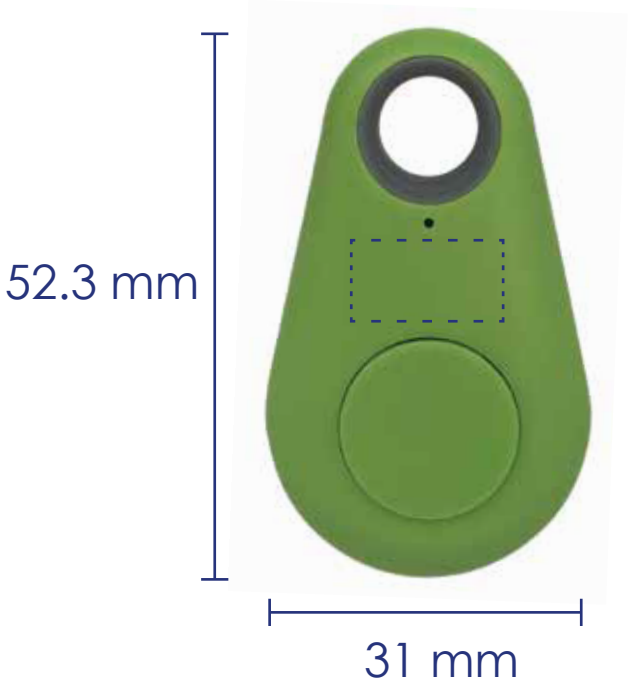

Approval Proof

Print Colours

 Text

Key Finder Colour

 Green

Bluetooth Key Finder - Green
Branding Method: Pad Printed

Logo Size

15mm x 8mm