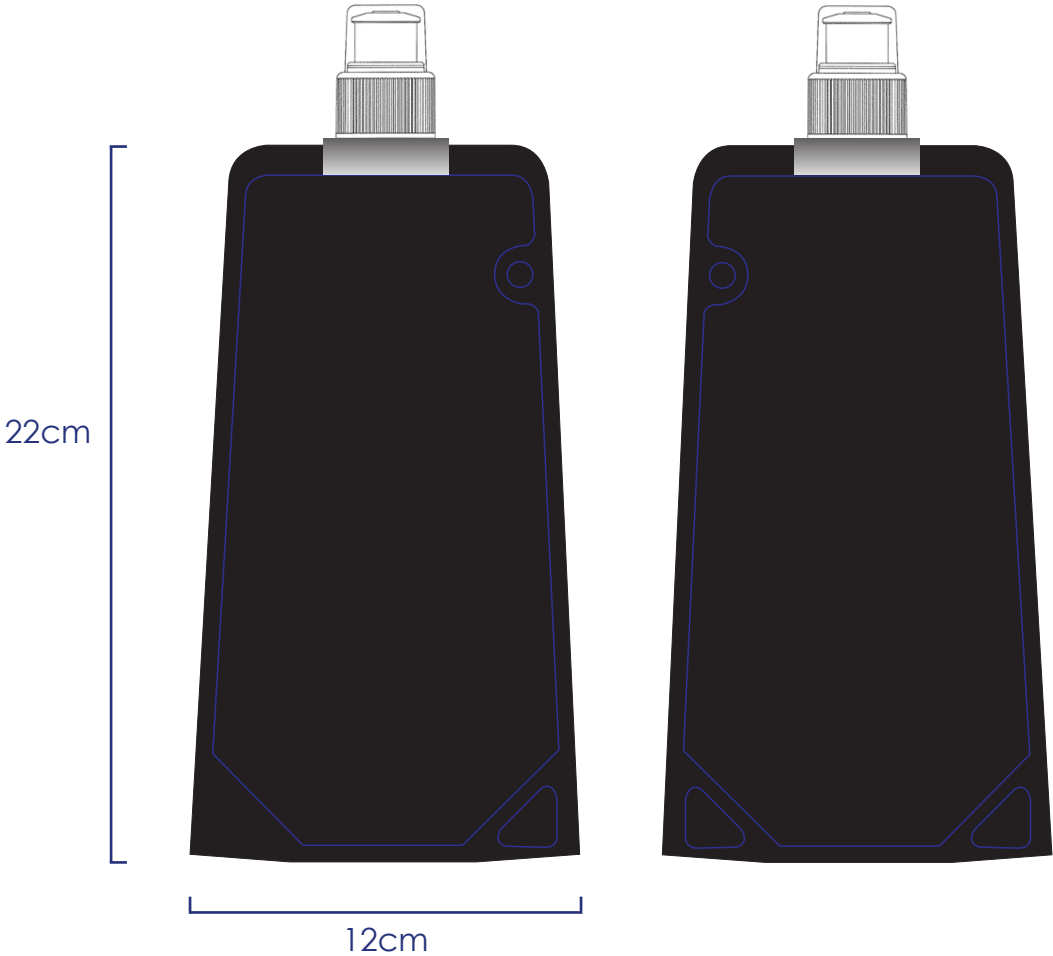

Approval Proof

Print Colours

Text

Bottle Colour

Black

260mm x 120mm - 480ml
Foldable Water Bottle
Branding Method: Screen Print

Logo Size

Terms & Conditions