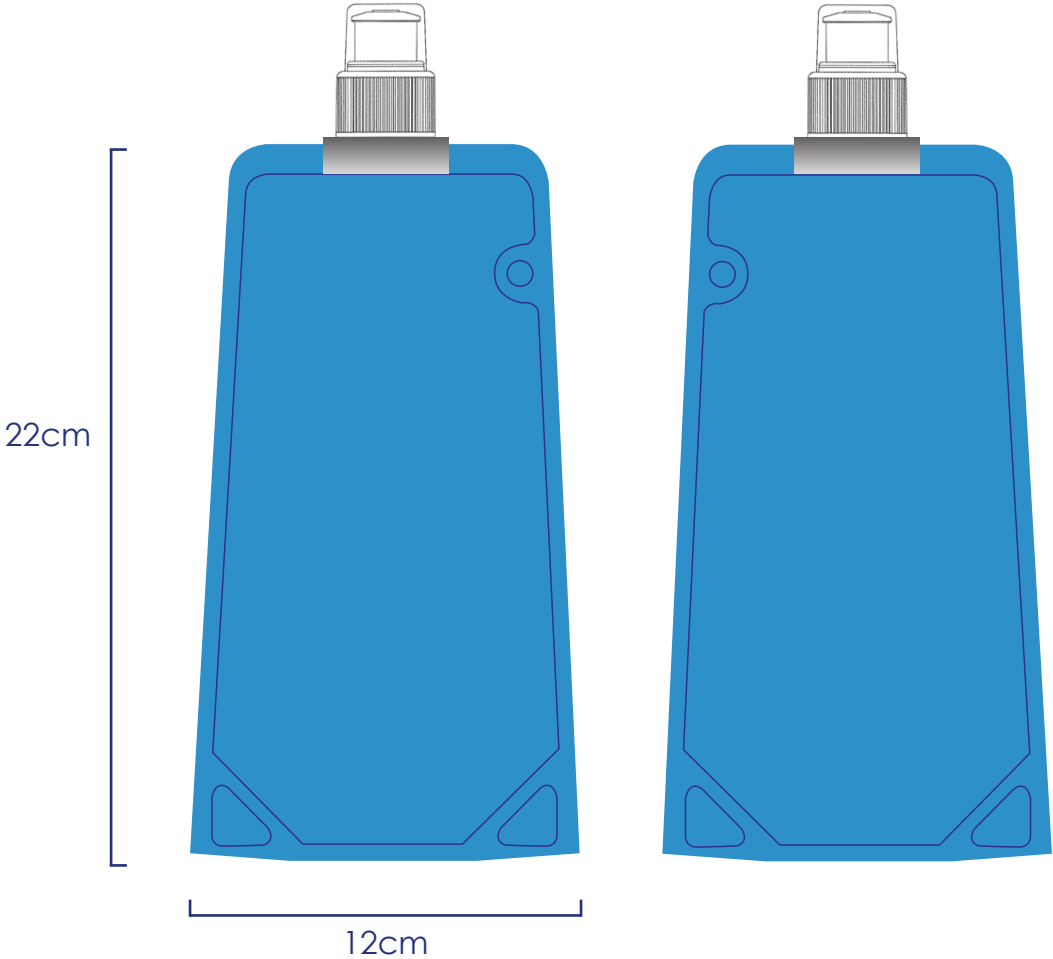

Approval Proof

Print Colours

 Text

Bottle Colour

 Blue

260mm x 120mm - 480ml
Foldable Water Bottle
Branding Method: Screen Print

Logo Size

Terms & Conditions