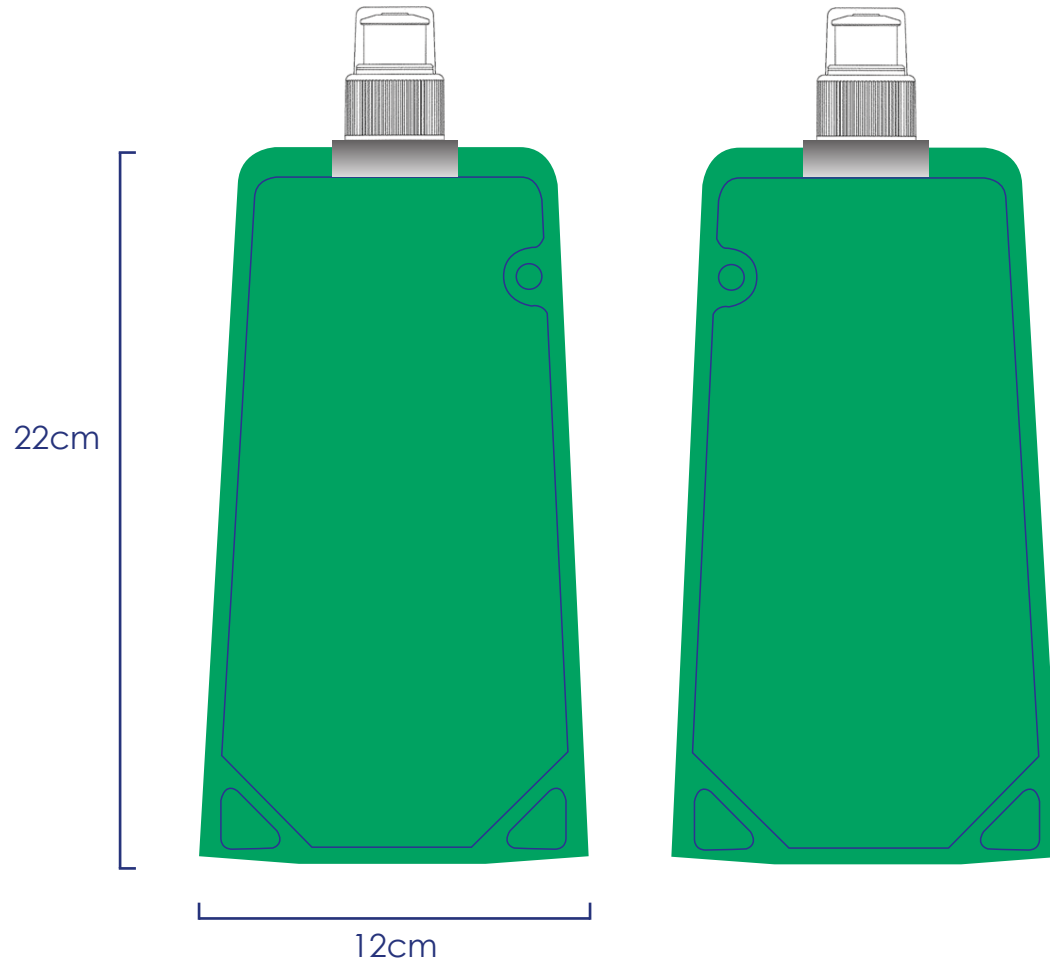

Approval Proof

Print Colours

Text

Bottle Colour

Green

260mm x 120mm - 480ml
Foldable Water Bottle
Branding Method: Screen Print

Logo Size

Terms & Conditions

It is the clients responsibility to check the above artwork has been produced correctly by our factory to suit the manufacturing process. Whilst every effort has been made to copy the artwork provided, certain pantones have a tolerance of -10% +10% colour variation. Please note colours can vary from monitor so always check the pantone. Any correction/amendments after Moulds/Screens have been created will result in a new Mould/Screen being required and charged. By signing off acceptance you have agreed to proceed and such no errors or omissions can be accepted or highlighted once the goods have been delivered.

Please note small texts may fill and become illegible