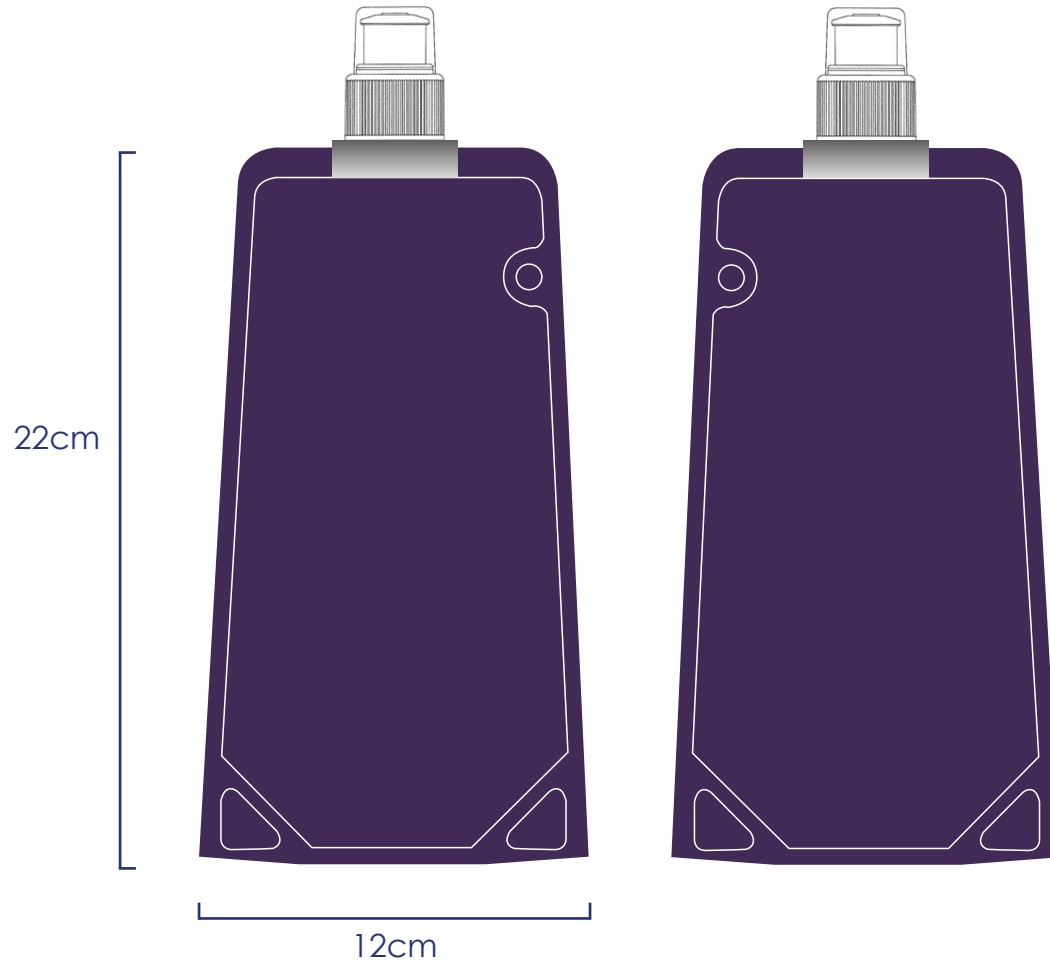

Approval Proof

Print Colours

Text

Bottle Colour

Purple

260mm x 120mm - 480ml
Foldable Water Bottle
Branding Method: Screen Print

Logo Size

Terms & Conditions