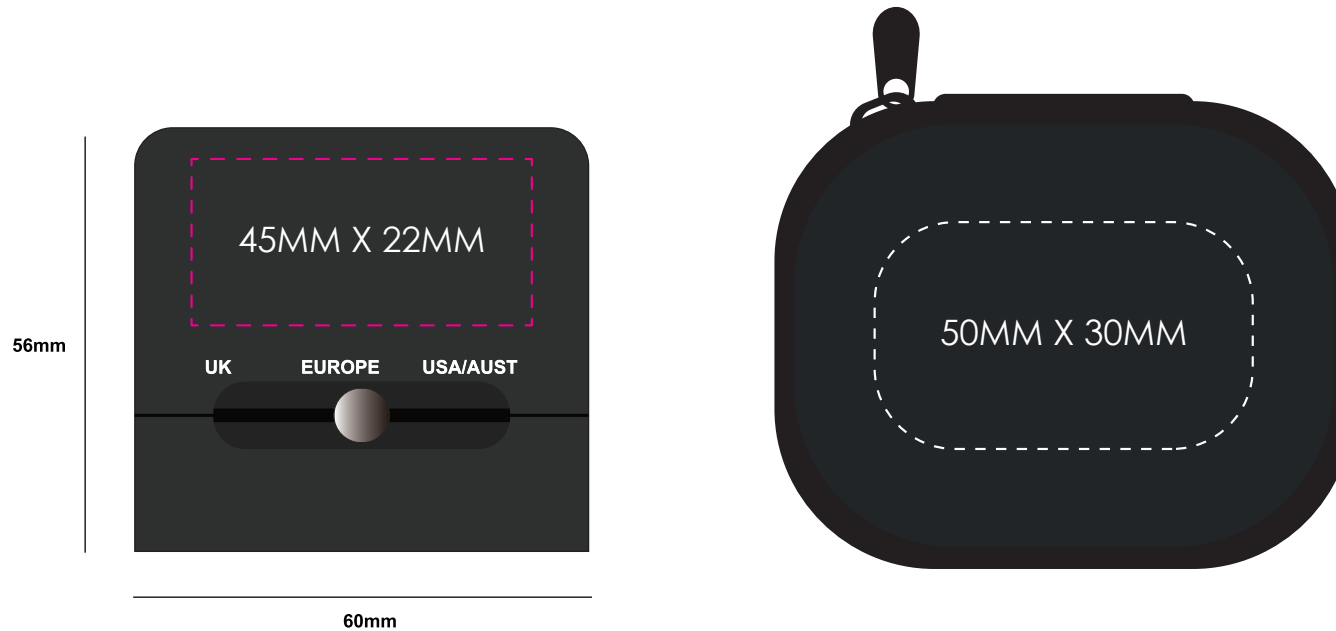

Approval Proof

Print Colours

Text

Adapter Colour

Black

Travel Adapter- Black
Branding Method: Pad Printed

Logo Size

45mm x 22mm