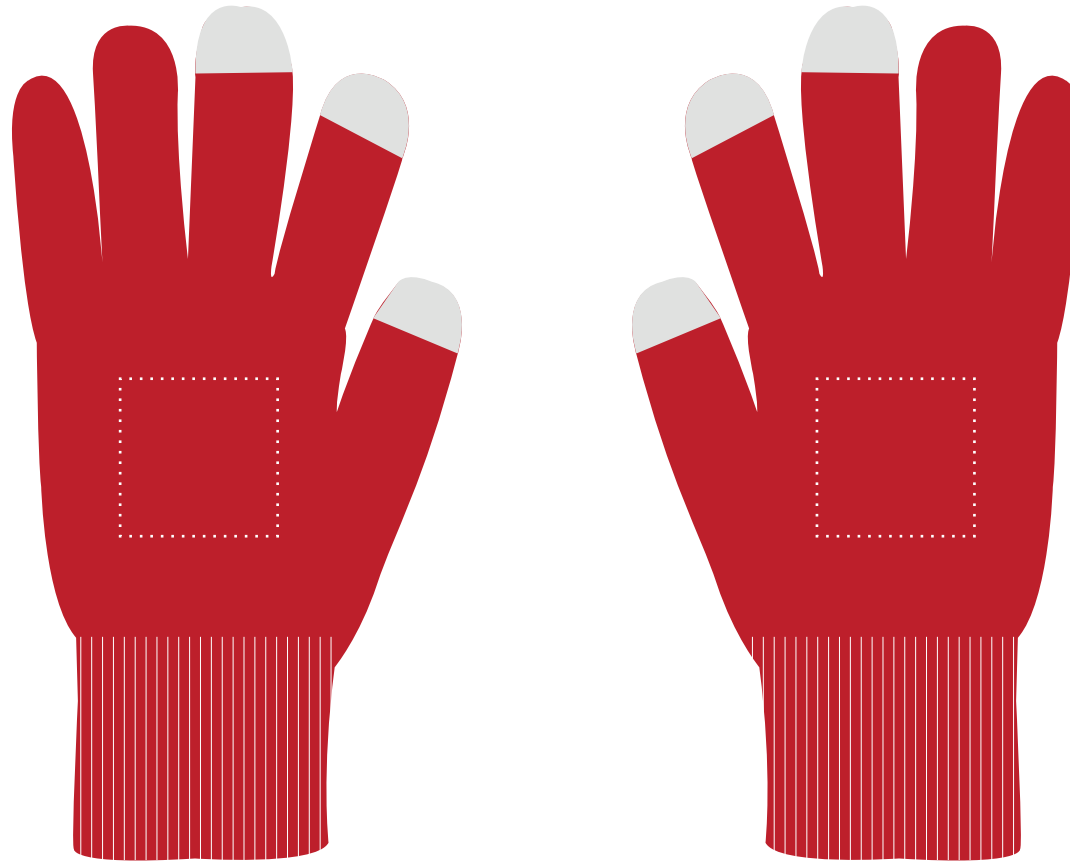

Approval Proof

Print Colours

Text

Glove Colour

Red

Logo Size

35mm x 35mm

Terms & Conditions

Please note small texts may fill and become illegible

Touchscreen Gloves - Red
Branding Method: Screen Printed