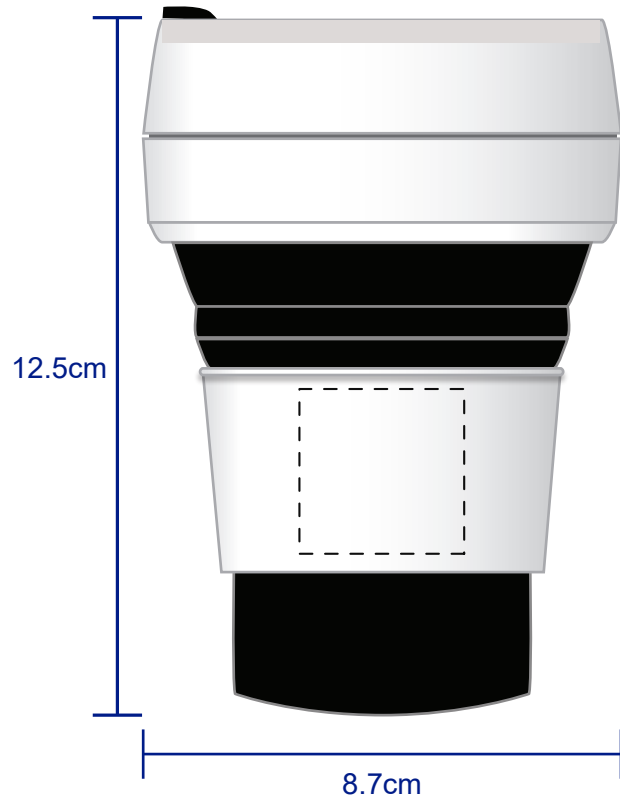

Approval Proof

Print Colours

Cup Colour

Collapsible Cup - Black
Branding Method: Pad Printed

Logo Size

30mm x 30mm

Terms & Conditions

It is the clients responsibility to check the above artwork has been produced correctly by our factory to suit the manufacturing process. Whilst every effort has been made to copy the artwork provided, certain pantones have a tolerance of -10% +10% colour variation. Please note colours can vary from monitor so always check the pantone. Any correction/amendments after Moulds/Screens have been created will result in a new Mould/Screen being required and charged. By signing off acceptance you have agreed to proceed and such no errors or omissions can be accepted or highlighted once the goods have been delivered.

Please note small texts may fill and become illegible