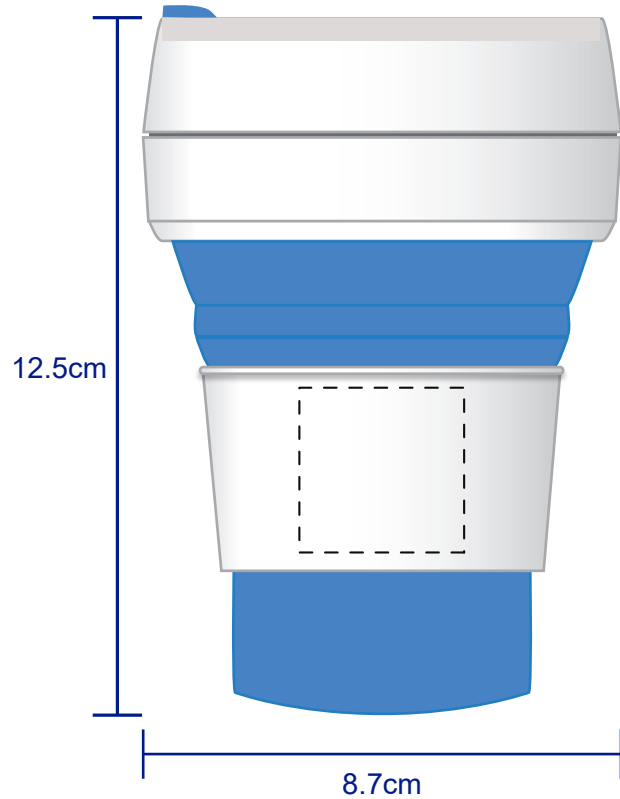

Approval Proof

Print Colours

Cup Colour

Collapsible Cup - Blue
Branding Method: Pad Printed

Logo Size

30mm x 30mm

Terms & Conditions

It is the client's responsibility to check the above artwork has been produced correctly by our factory to suit the manufacturing process. Whilst every effort has been made to copy the artwork provided, certain pantones have a tolerance of -10% +10% colour variation. Please note colours can vary from monitor so always check the pantone. Any correction/amendments after Moulds/Screens have been created will result in a new Mould/Screen being required and charged. By signing off acceptance you have agreed to proceed and such no errors or omissions can be accepted or highlighted once the goods have been delivered.

Please note small texts may fill and become illegible