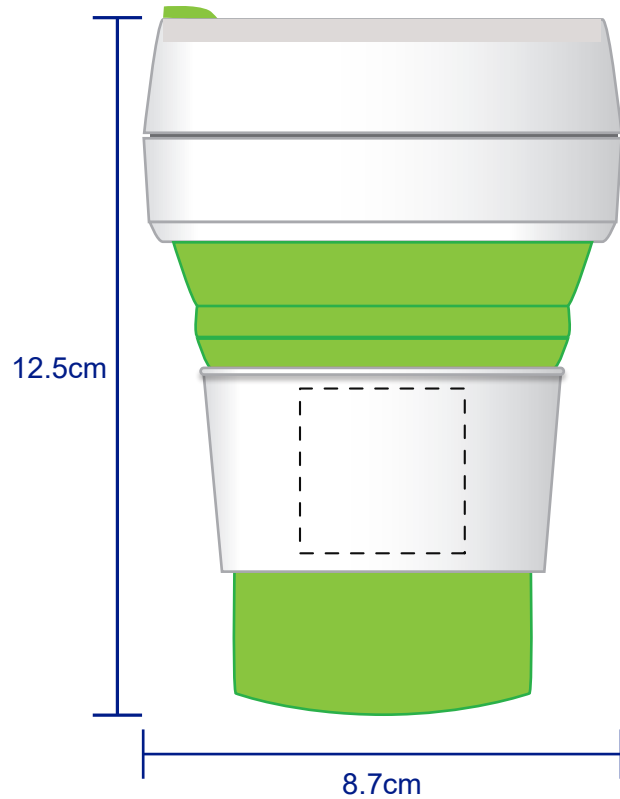

Approval Proof

Print Colours

Cup Colour

Collapsible Cup - Green
Branding Method: Pad Printed

Logo Size

30mm x 30mm

Terms & Conditions

It is the client's responsibility to check the above artwork has been produced correctly by our factory to suit the manufacturing process. Whilst every effort has been made to copy the artwork provided, certain pantones have a tolerance of -10% +10% colour variation. Please note colours can vary from monitor so always check the pantone. Any correction/amendments after Moulds/Screens have been created will result in a new Mould/Screen being required and charged. By signing off acceptance you have agreed to proceed and such no errors or omissions can be accepted or highlighted once the goods have been delivered.

Please note small texts may fill and become illegible