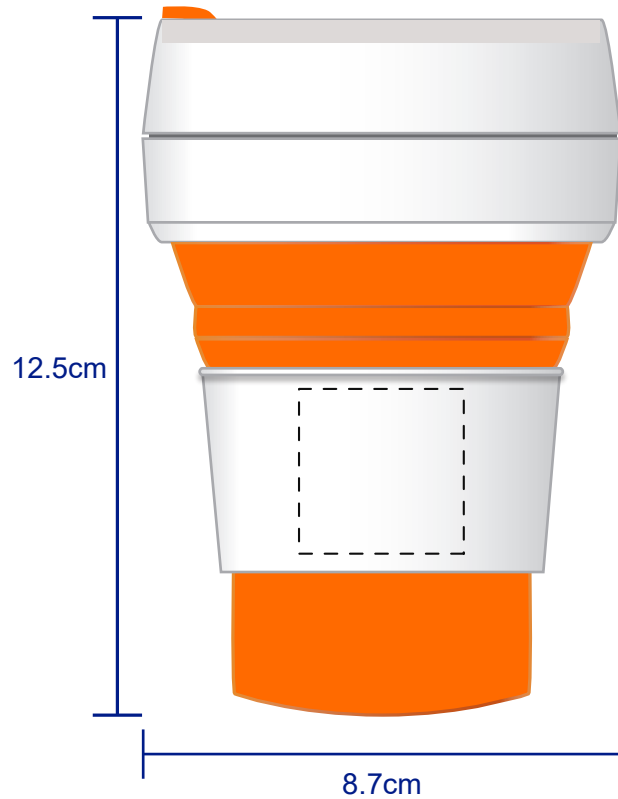

Approval Proof

Print Colours

Cup Colour

Collapsible Cup - Orange
Branding Method: Pad Printed

Logo Size

30mm x 30mm

Terms & Conditions

It is the clients responsibility to check the above artwork has been produced correctly by our factory to suit the manufacturing process. Whilst every effort has been made to copy the artwork provided, certain pantones have a tolerance of -10% +10% colour variation. Please note colours can vary from monitor so always check the pantone. Any correction/amendments after Moulds/Screens have been created will result in a new Mould/Screen being required and charged. By signing off acceptance you have agreed to proceed and such no errors or omissions can be accepted or highlighted once the goods have been delivered.

Please note small texts may fill and become illegible