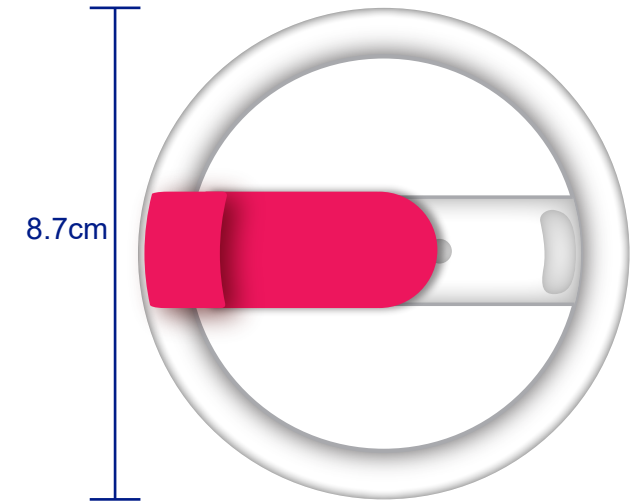

Approval Proof

Print Colours

Cup Colour

Collapsible Cup - Rose Red
Branding Method: Pad Printed

Logo Size

30mm x 30mm

Terms & Conditions

It is the clients responsibility to check the above artwork has been produced correctly by our factory to suit the manufacturing process. Whilst every effort has been made to copy the artwork provided, certain pantones have a tolerance of -10% +10% colour variation. Please note colours can vary from monitor so always check the pantone. Any correction/amendments after Moulds/Screens have been created will result in a new Mould/Screen being required and charged. By signing off acceptance you have agreed to proceed and such no errors or omissions can be accepted or highlighted once the goods have been delivered.

Please note small texts may fill and become illegible