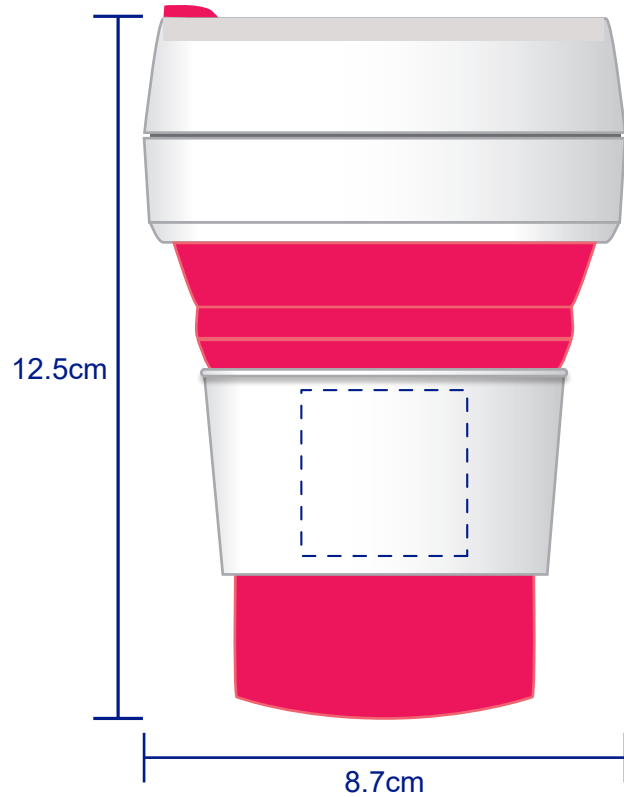

Approval Proof

Print Colours

Cup Colour

Collapsible Cup - Rose Red
Branding Method: Pad Printed

Logo Size

30mm x 30mm

Terms & Conditions

It is the clients responsibility to check the above artwork has been produced correctly by our factory to suit the manufacturing process. Whilst every effort has been made to copy the artwork provided, certain pantones have a tolerance of -10% +10% colour variation. Please note colours can vary from monitor so always check the pantone. Any correction/amendments after Moulds/Screens have been created will result in a new Mould/Screen being required and charged. By signing off acceptance you have agreed to proceed and such no errors or omissions can be accepted or highlighted once the goods have been delivered.

Please note small texts may fill and become illegible