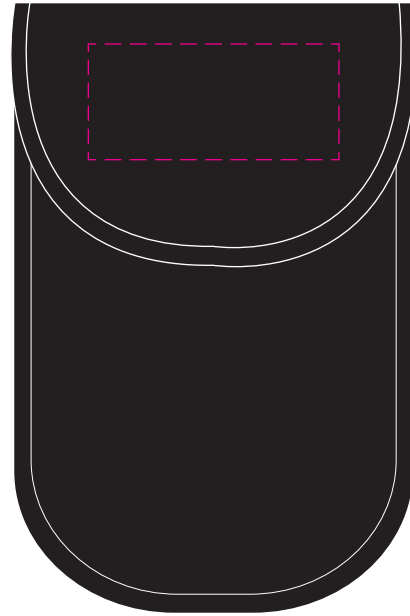

Approval Proof

Front

Back

150 mm

100 mm

Debossed

 Debossed Area

Product Colour

 Black

Logo Size

Terms & Conditions

It is the clients responsibility to check the above artwork has been produced correctly by our factory to suit the manufacturing process. Whilst every effort has been made to copy the artwork provided, certain pantones have a tolerance of -10% +10% colour variation. Please note colours can vary from monitor so always check the pantone. Any correction/amendments after Moulds/Screens have been created will result in a new Mould/Screen being required and charged. By signing off acceptance you have agreed to proceed and such no errors or omissions can be accepted or highlighted once the goods have been delivered.

Please note small texts may fill and become illegible

Signal Blocking Car Key Pouch
150mm x 100mm
Branding Method: Debossed