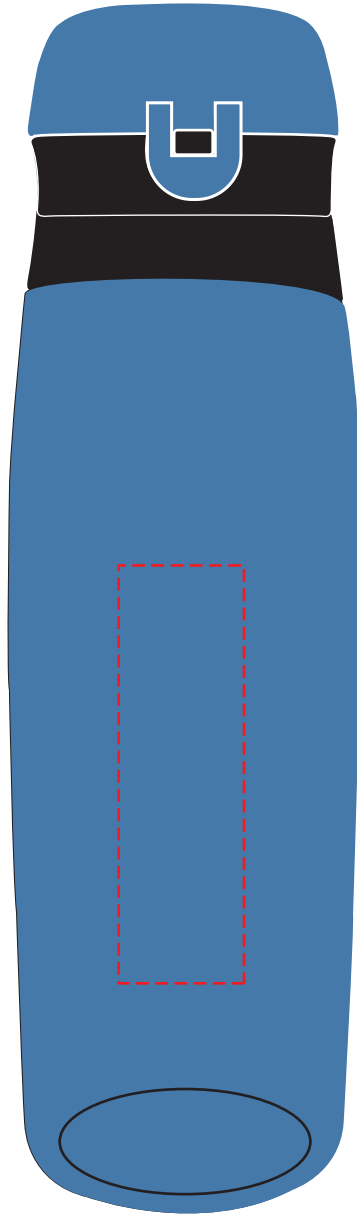

Approval Proof

Front

Blue

Back

160 mm

MAX Print - 30*100 mm

Colours

Text

Product Colour

Blue

Logo Size

Terms & Conditions

It is the clients responsibility to check the above artwork has been produced correctly by our factory to suit the manufacturing process. Whilst every effort has been made to copy the artwork provided, certain pantones have a tolerance of -10% +10% colour variation. Please note colours can vary from monitor so always check the pantone. Any correction/amendments after Moulds/Screens have been created will result in a new Mould/Screen being required and charged. By signing off acceptance you have agreed to proceed and such no errors or omissions can be accepted or highlighted once the goods have been delivered.

Please note small texts may fill and become illegible

**Compartment Bottle
160mm High**