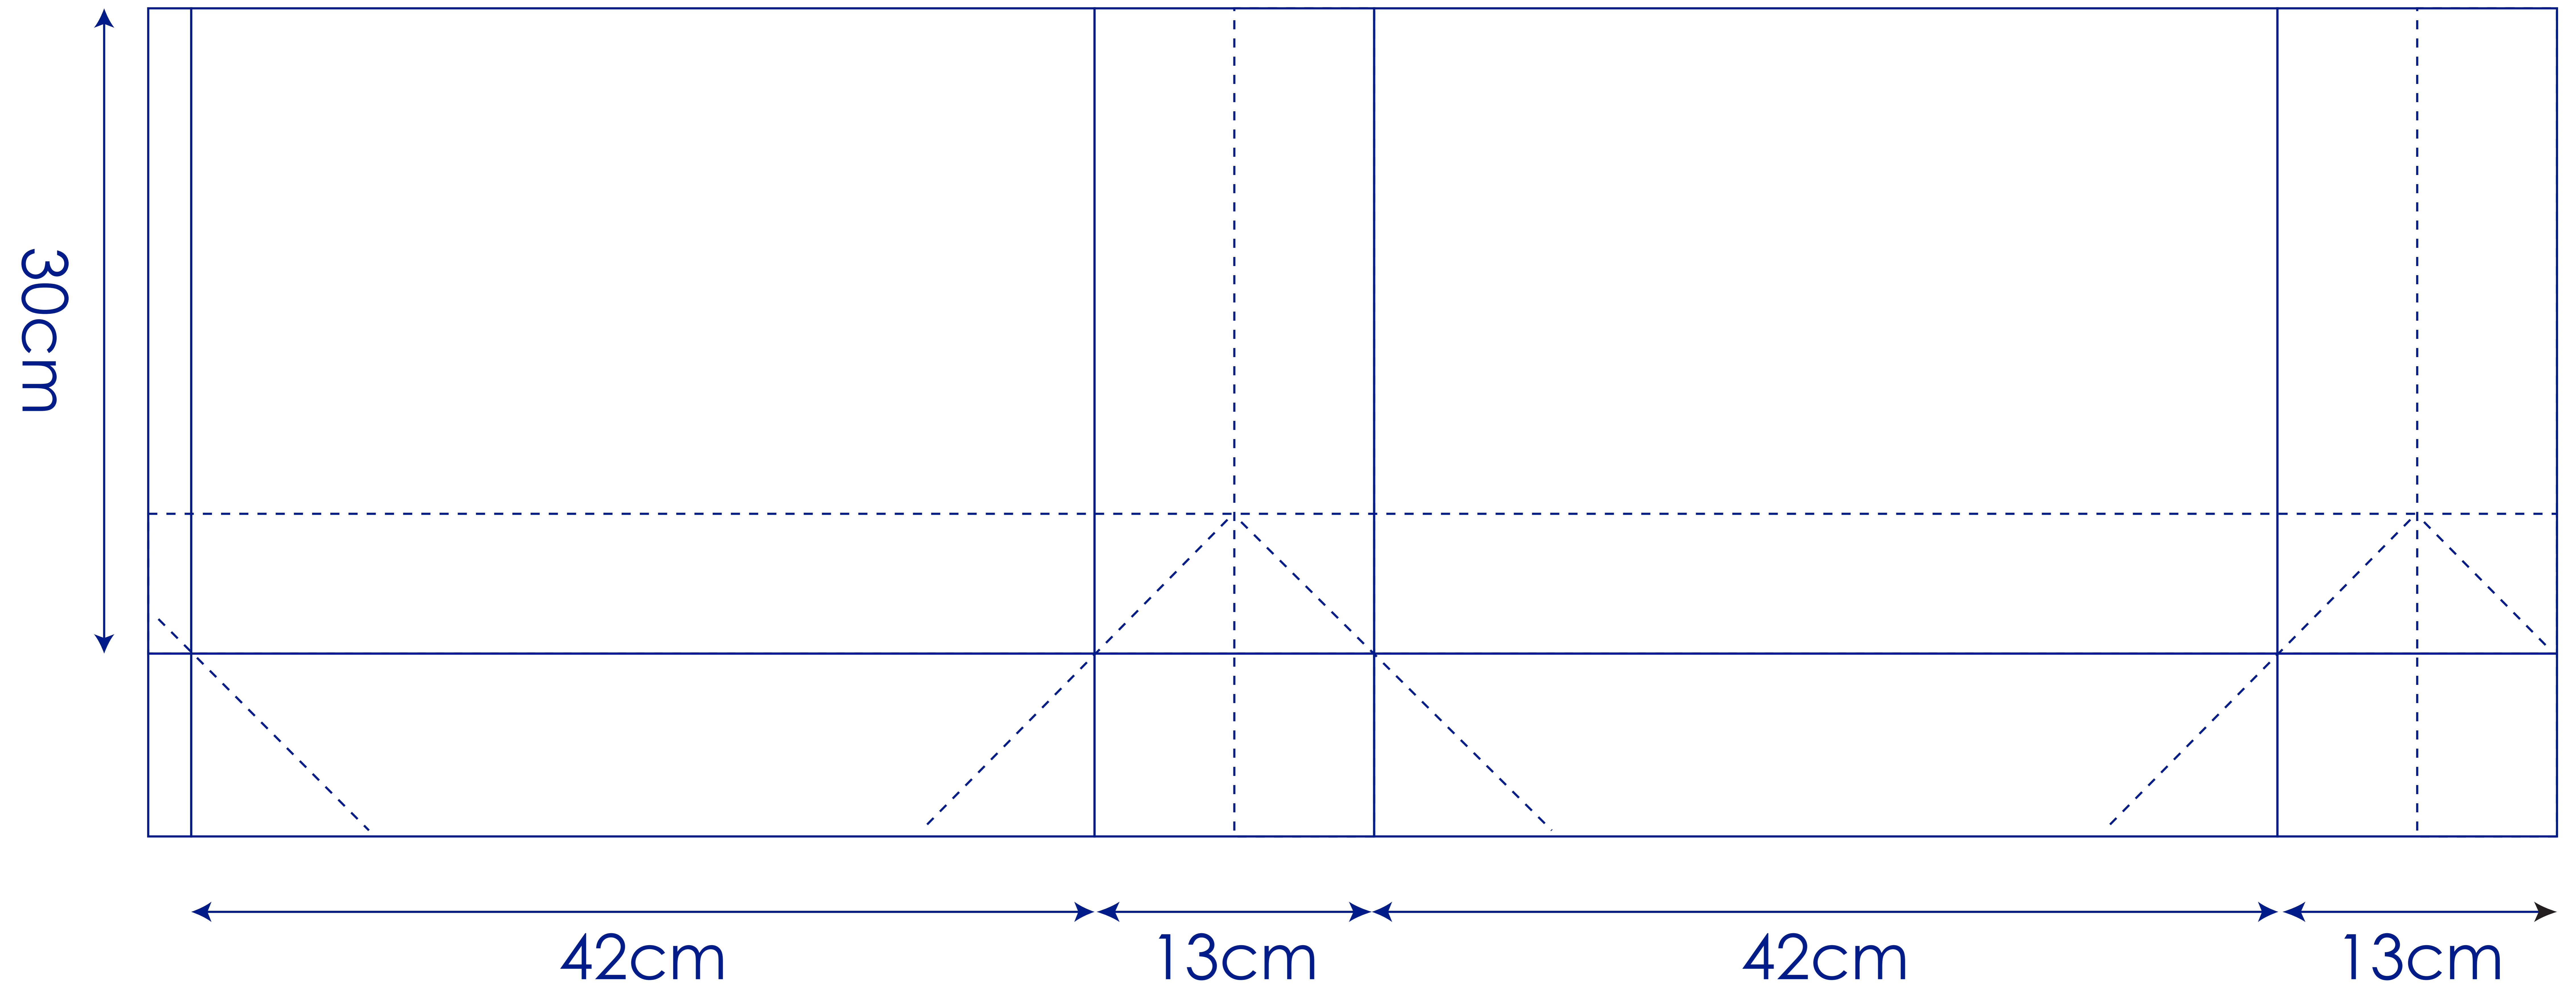

Approval Proof

Colours

 Printed

Product Colour

 White

Kraft Bag - A3 42*13*30 cm

Logo Size

Terms & Conditions

It is the clients responsibility to check the above artwork has been produced correctly by our factory to suit the manufacturing process. Whilst every effort has been made to copy the artwork provided, certain pantones have a tolerance of -10% +10% colour variation. Please note colours can vary from monitor so always check the pantone. Any correction/amendments after Moulds/Screens have been created will result in a new Mould/Screen being required and charged. By signing off acceptance you have agreed to proceed and such no errors or omissions can be accepted or highlighted once the goods have been delivered.