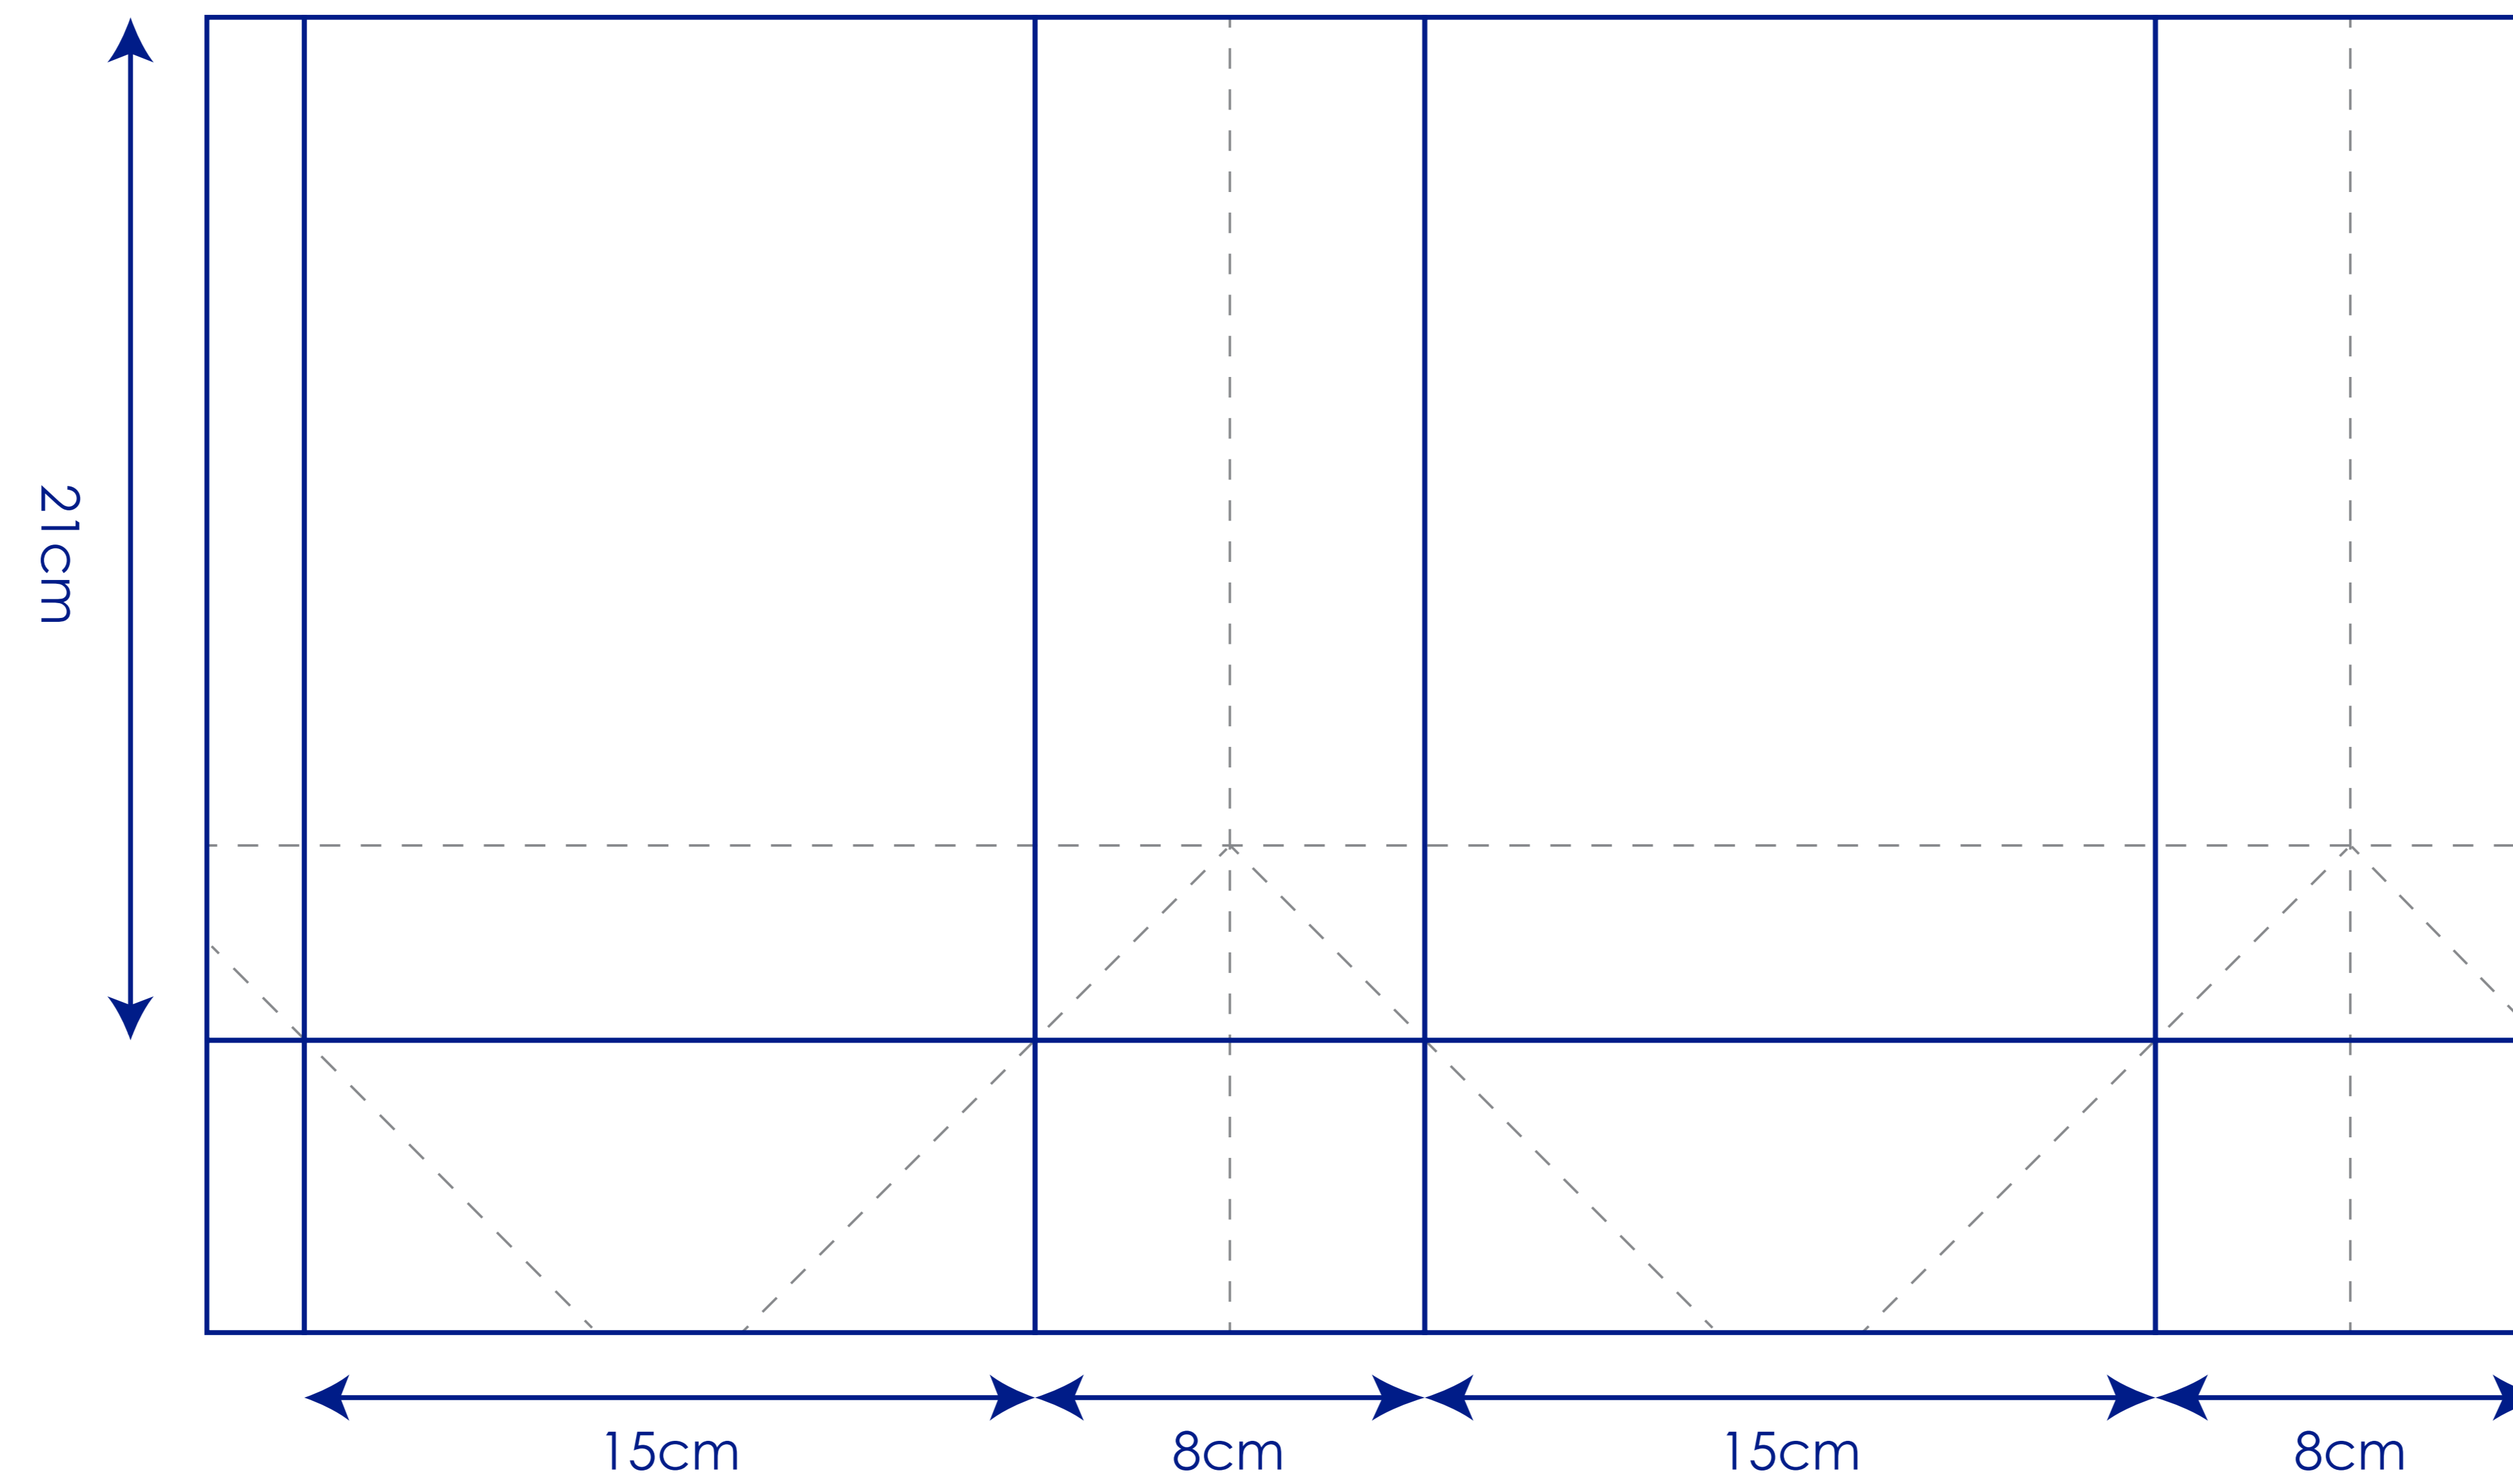

Approval Proof

Colours

 Printed

Product Colour

 White

Kraft Bag - A5 15*21*8 cm

Logo Size

Terms & Conditions

It is the clients responsibility to check the above artwork has been produced correctly by our factory to suit the manufacturing process. Whilst every effort has been made to copy the artwork provided, certain pantones have a tolerance of -10% +10% colour variation. Please note colours can vary from monitor so always check the pantone. Any correction/amendments after Moulds/Screens have been created will result in a new Mould/Screen being required and charged. By signing off acceptance you have agreed to proceed and such no errors or omissions can be accepted or highlighted once the goods have been delivered.