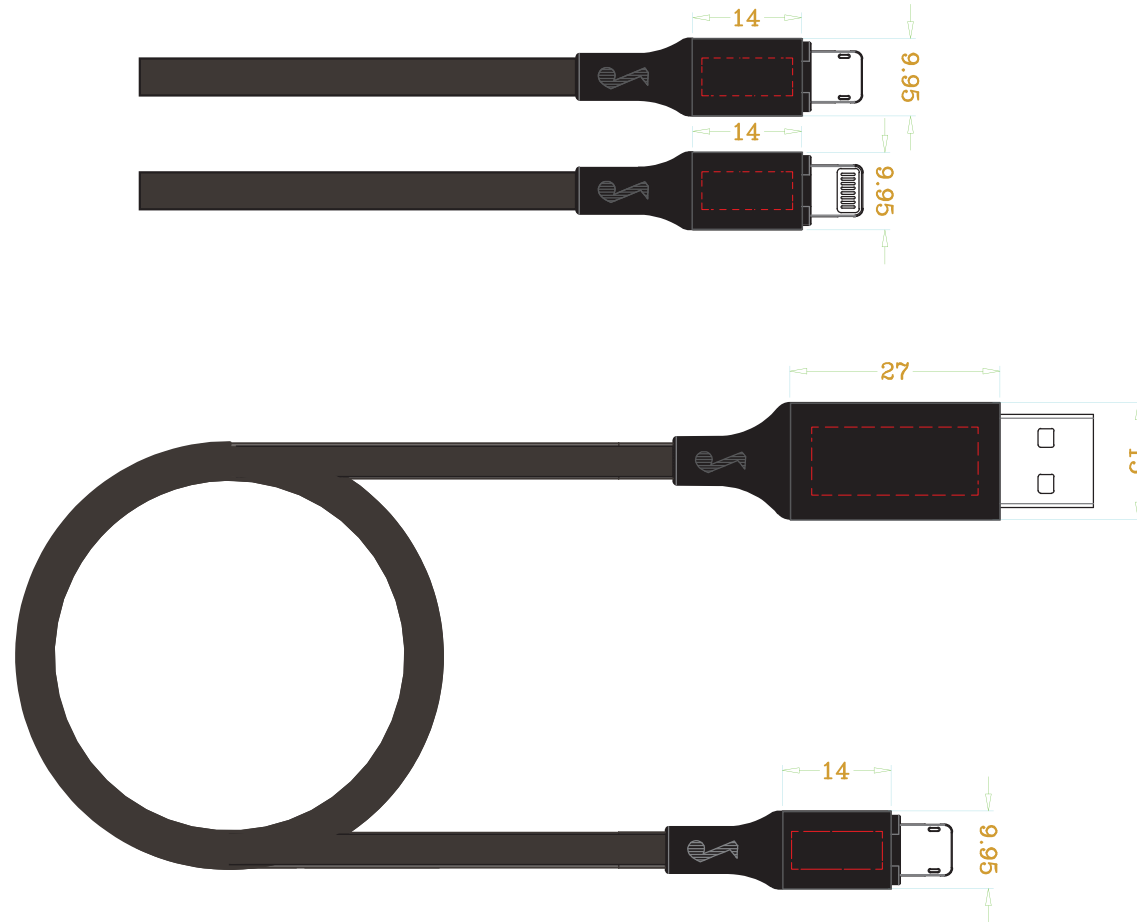

Approval Proof

Colours

Product Colour

Light Black

Voice Control LED Flashing Cable
2 in 1

Logo Size

Max LOGO:12mm*5mm

Max LOGO:22mm*9mm

Please note small texts may fill and become illegible