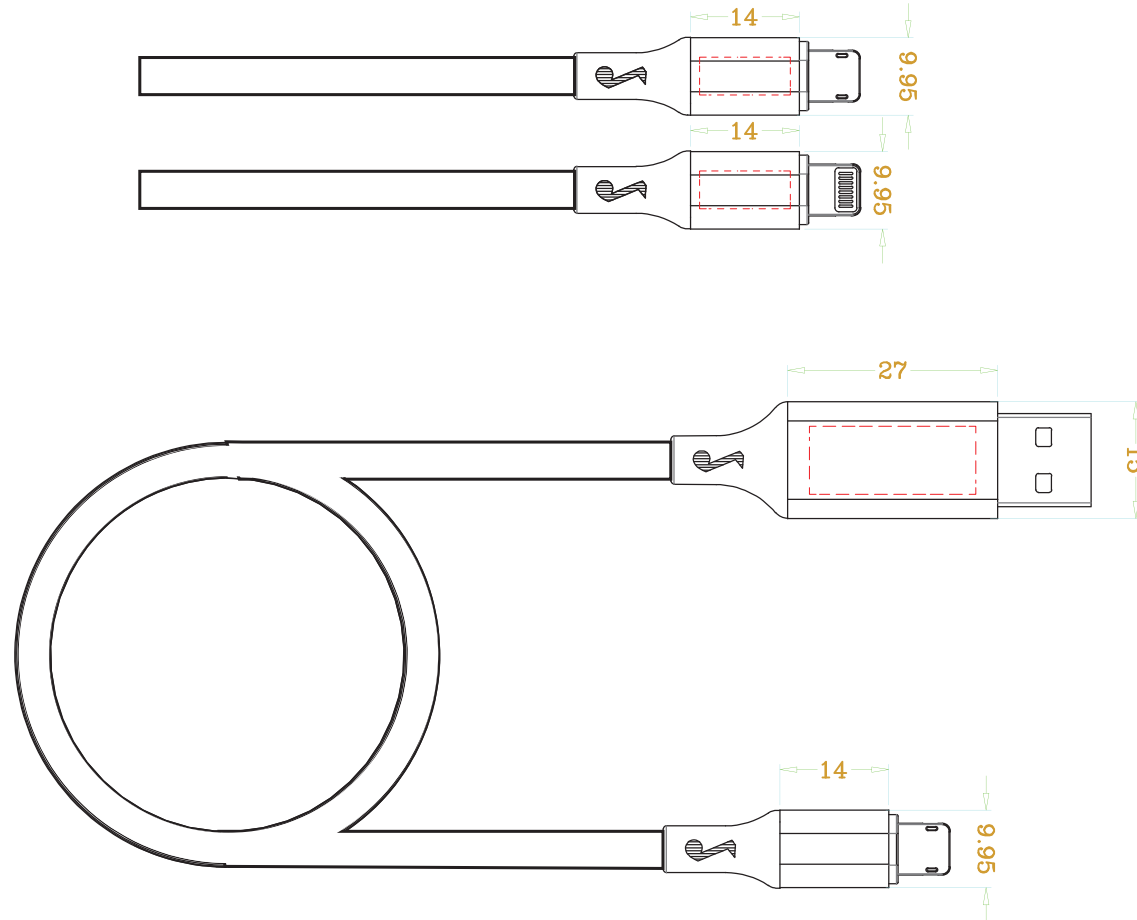

Approval Proof

Colours

Product Colour

Voice Control LED Flashing Cable
2 in 1

Logo Size

Max LOGO:12mm*5mm

Max LOGO:22mm*9mm

Terms & Conditions