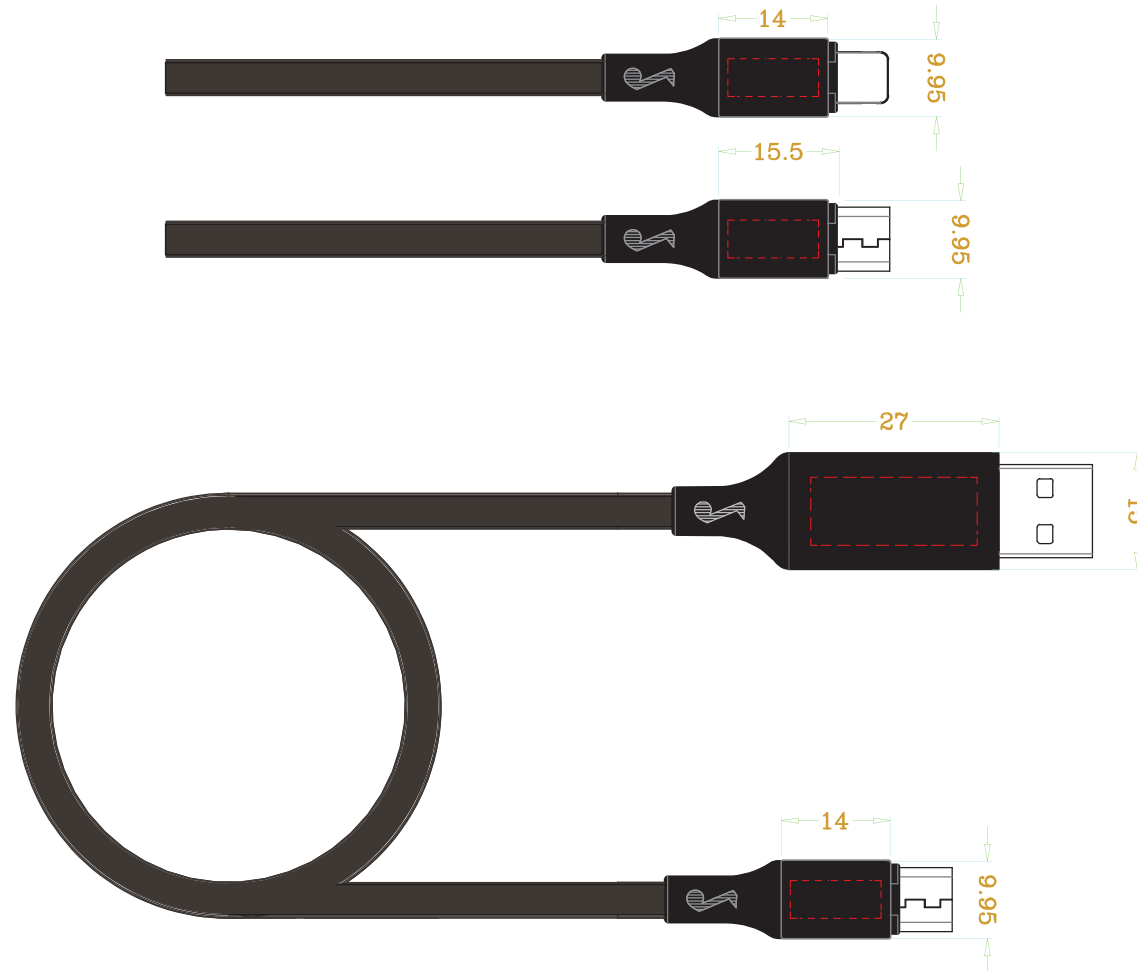

Approval Proof

Colours

Product Colour

Light Black

Voice Control LED Flashing Cable
Type C

Logo Size

Max LOGO:12mm*5mm

Max LOGO:22mm*9mm