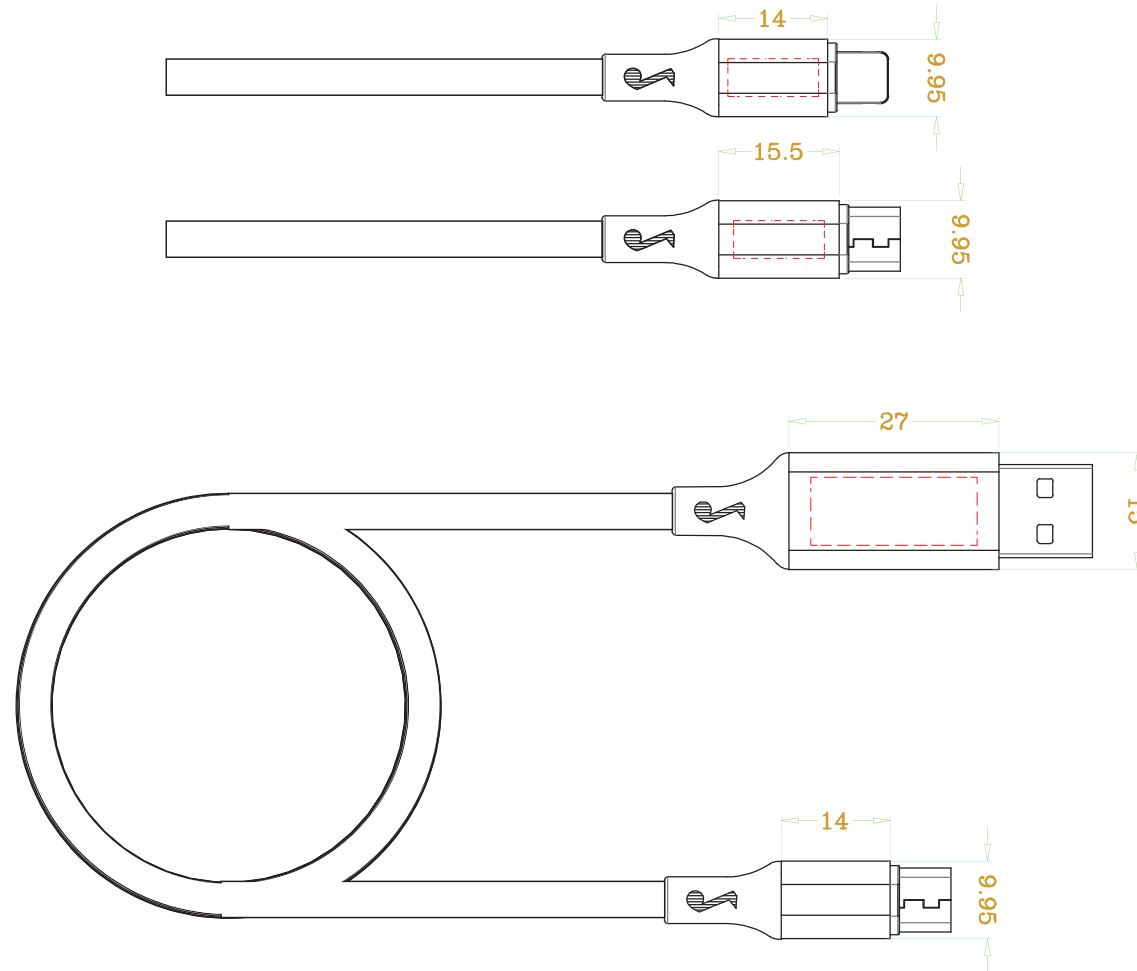

Approval Proof

Colours

Product Colour

White

Voice Control LED Flashing Cable
Type C

Logo Size

Max LOGO:12mm*5mm

Max LOGO:22mm*9mm

Terms & Conditions

It is the clients responsibility to check the above artwork has been produced correctly by our factory to suit the manufacturing process. Whilst every effort has been made to copy the artwork provided, certain pantones have a tolerance of -10% +10% colour variation. Please note colours can vary from monitor so always check the pantone. Any correction/amendments after Moulds/Screens have been created will result in a new Mould/Screen being required and charged. By signing off acceptance you have agreed to proceed and such no errors or omissions can be accepted or highlighted once the goods have been delivered.

Please note small texts may fill and become illegible