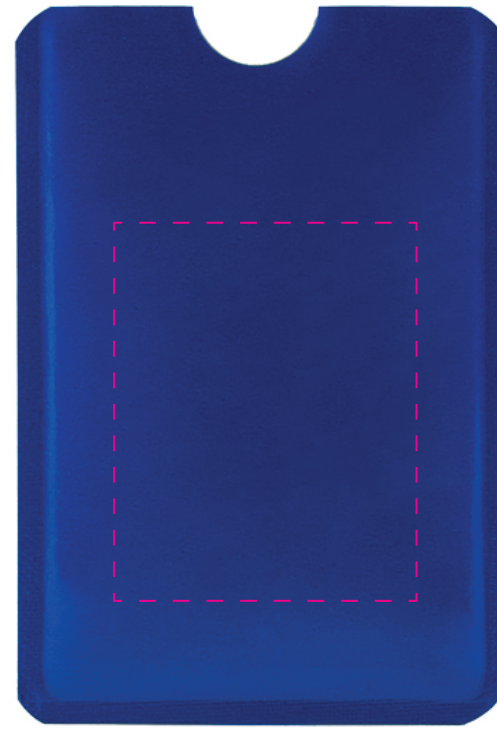

Approval Proof

Colours

 Full Colour Print

Product Colour

 Blue

RFID Phone Wallet
92mm x 62mm x 1mm
Branding Method: Digital Print

Logo Size

Terms & Conditions

Please note small texts may fill and become illegible