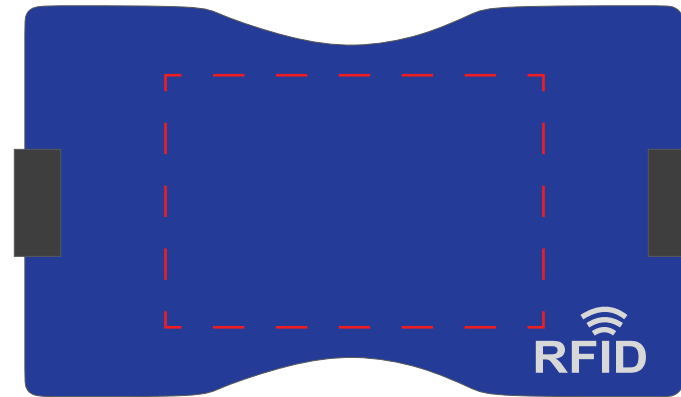

Approval Proof

Colours

Text

Product Colour

Blue

Aluminium RFID Card Wallet
89mm x 58mm x 7mm
Branding Method: Pad Printed

Logo Size

Print Area:
50mm x 40mm