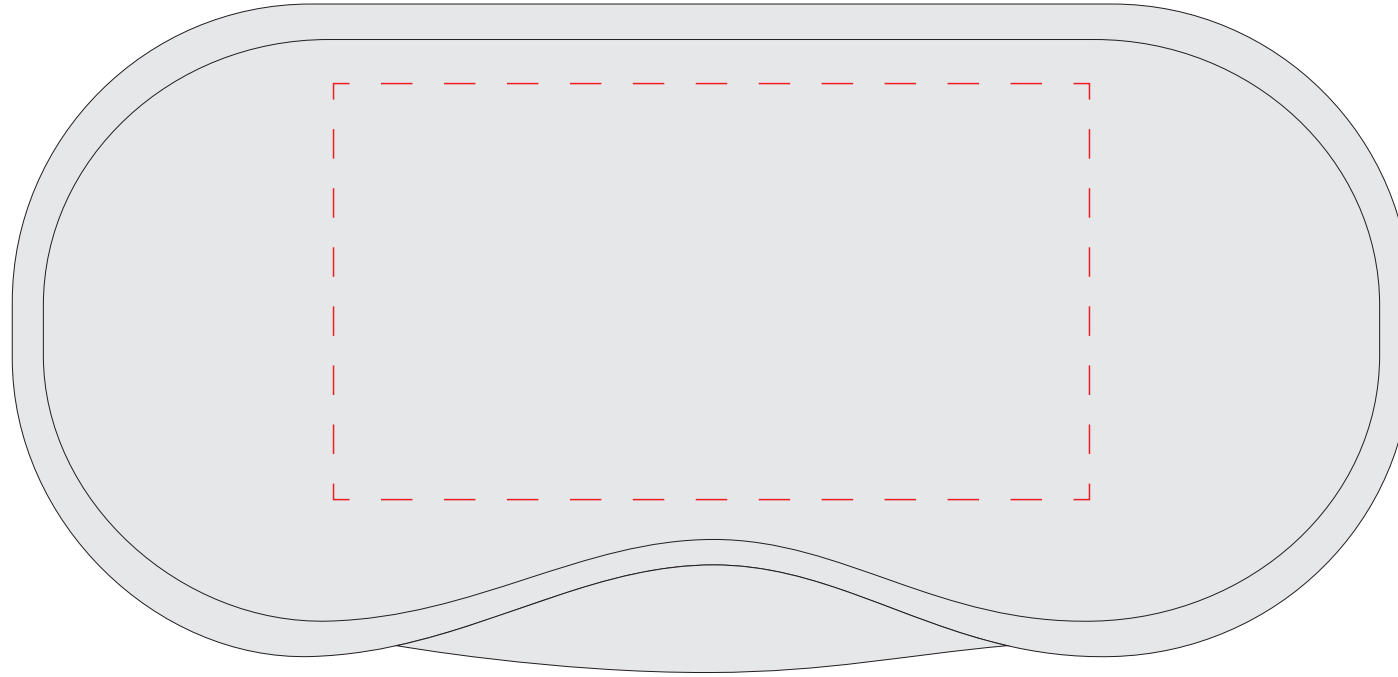

Approval Proof

Colours

Text

Product Colour

Grey

Eye Mask
185mm x 90mm
Branding Method: Screen Print

Logo Size

Terms & Conditions

It is the clients responsibility to check the above artwork has been produced correctly by our factory to suit the manufacturing process. Whilst every effort has been made to copy the artwork provided, certain pantones have a tolerance of -10% +10% colour variation. Please note colours can vary from monitor so always check the pantone. Any correction/amendments after Moulds/Screens have been created will result in a new Mould/Screen being required and charged. By signing off acceptance you have agreed to proceed and such no errors or omissions can be accepted or highlighted once the goods have been delivered.