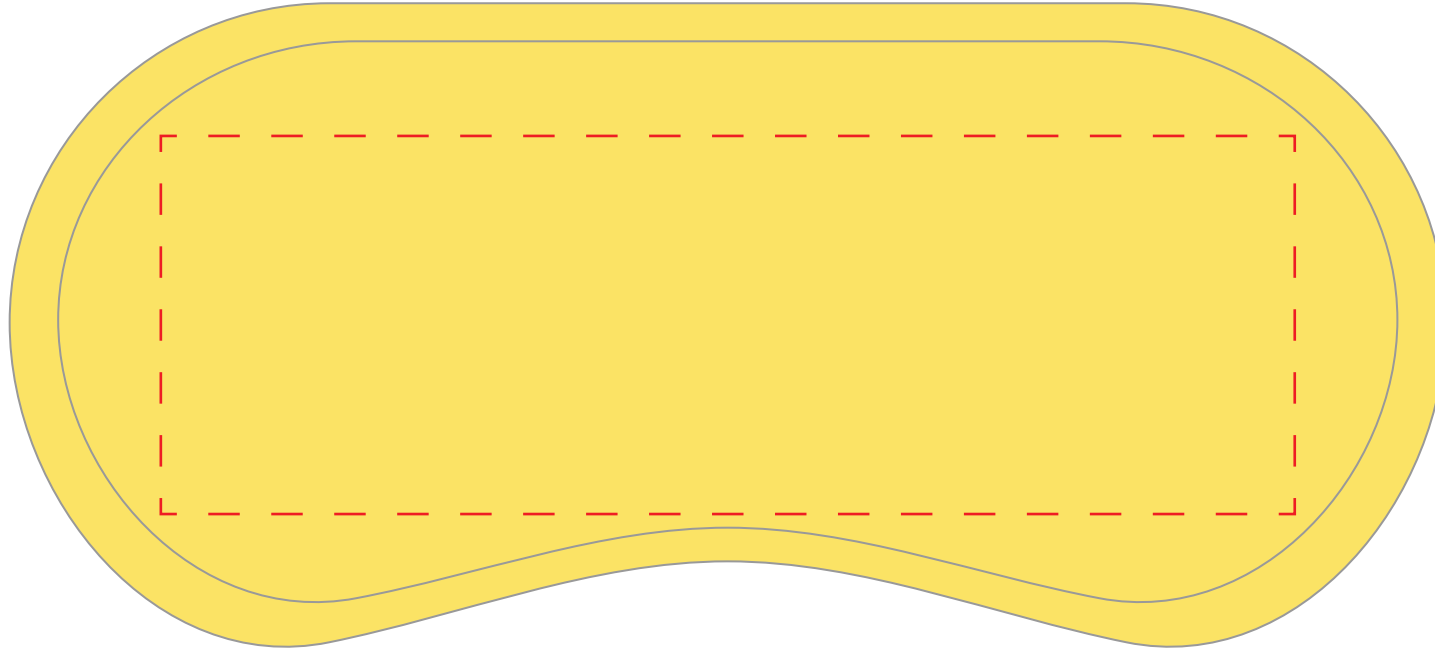

Approval Proof

Colours

Text

Product Colour

Yellow

Eye Mask with Ear Plugs Set
190mm x 90mm
Branding Method: Screen Print

Logo Size

Print Area:
190mm x 90mm

Terms & Conditions

It is the clients responsibility to check the above artwork has been produced correctly by our factory to suit the manufacturing process. Whilst every effort has been made to copy the artwork provided, certain pantones have a tolerance of -10% +10% colour variation. Please note colours can vary from monitor so always check the pantone. Any correction/amendments after Moulds/Screens have been created will result in a new Mould/Screen being required and charged. By signing off acceptance you have agreed to proceed and such no errors or omissions can be accepted or highlighted once the goods have been delivered.