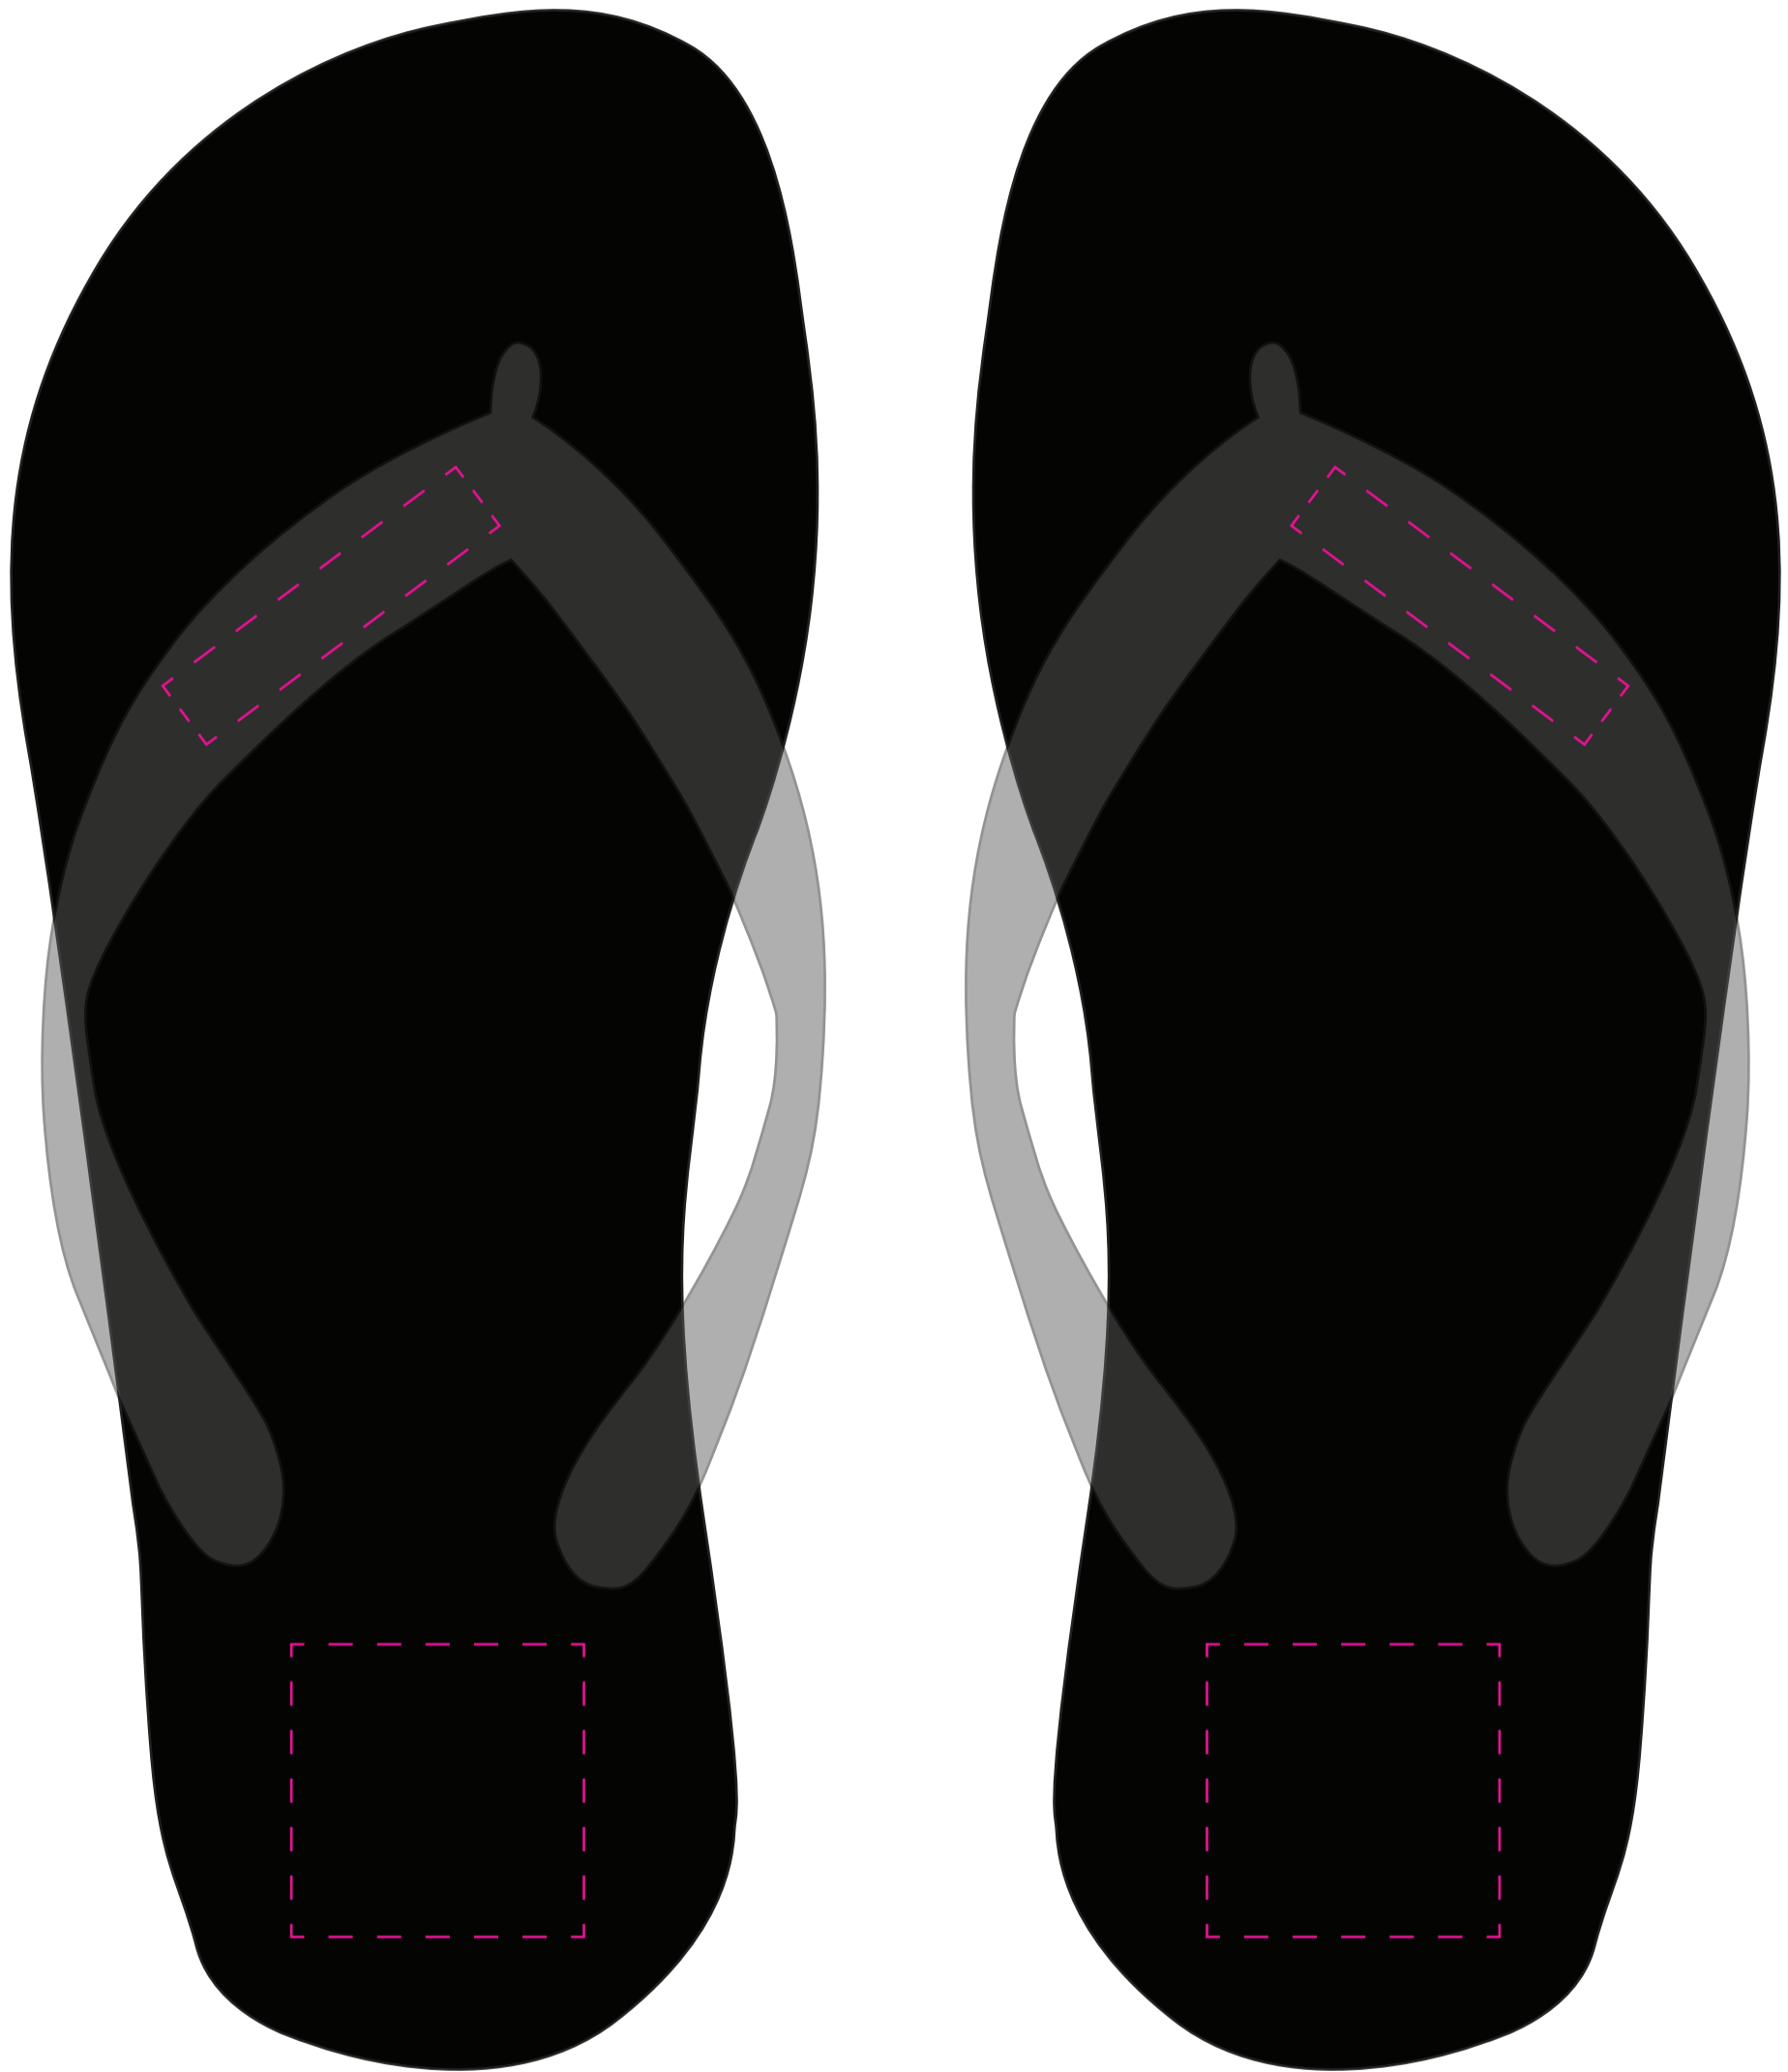

## Colours

 Text

## Product Colour

 Black

Flip-Flop with Translucent Strap  
Men: 42-44 Women: 36-38  
Branding Method: Pad Printed

## Logo Size