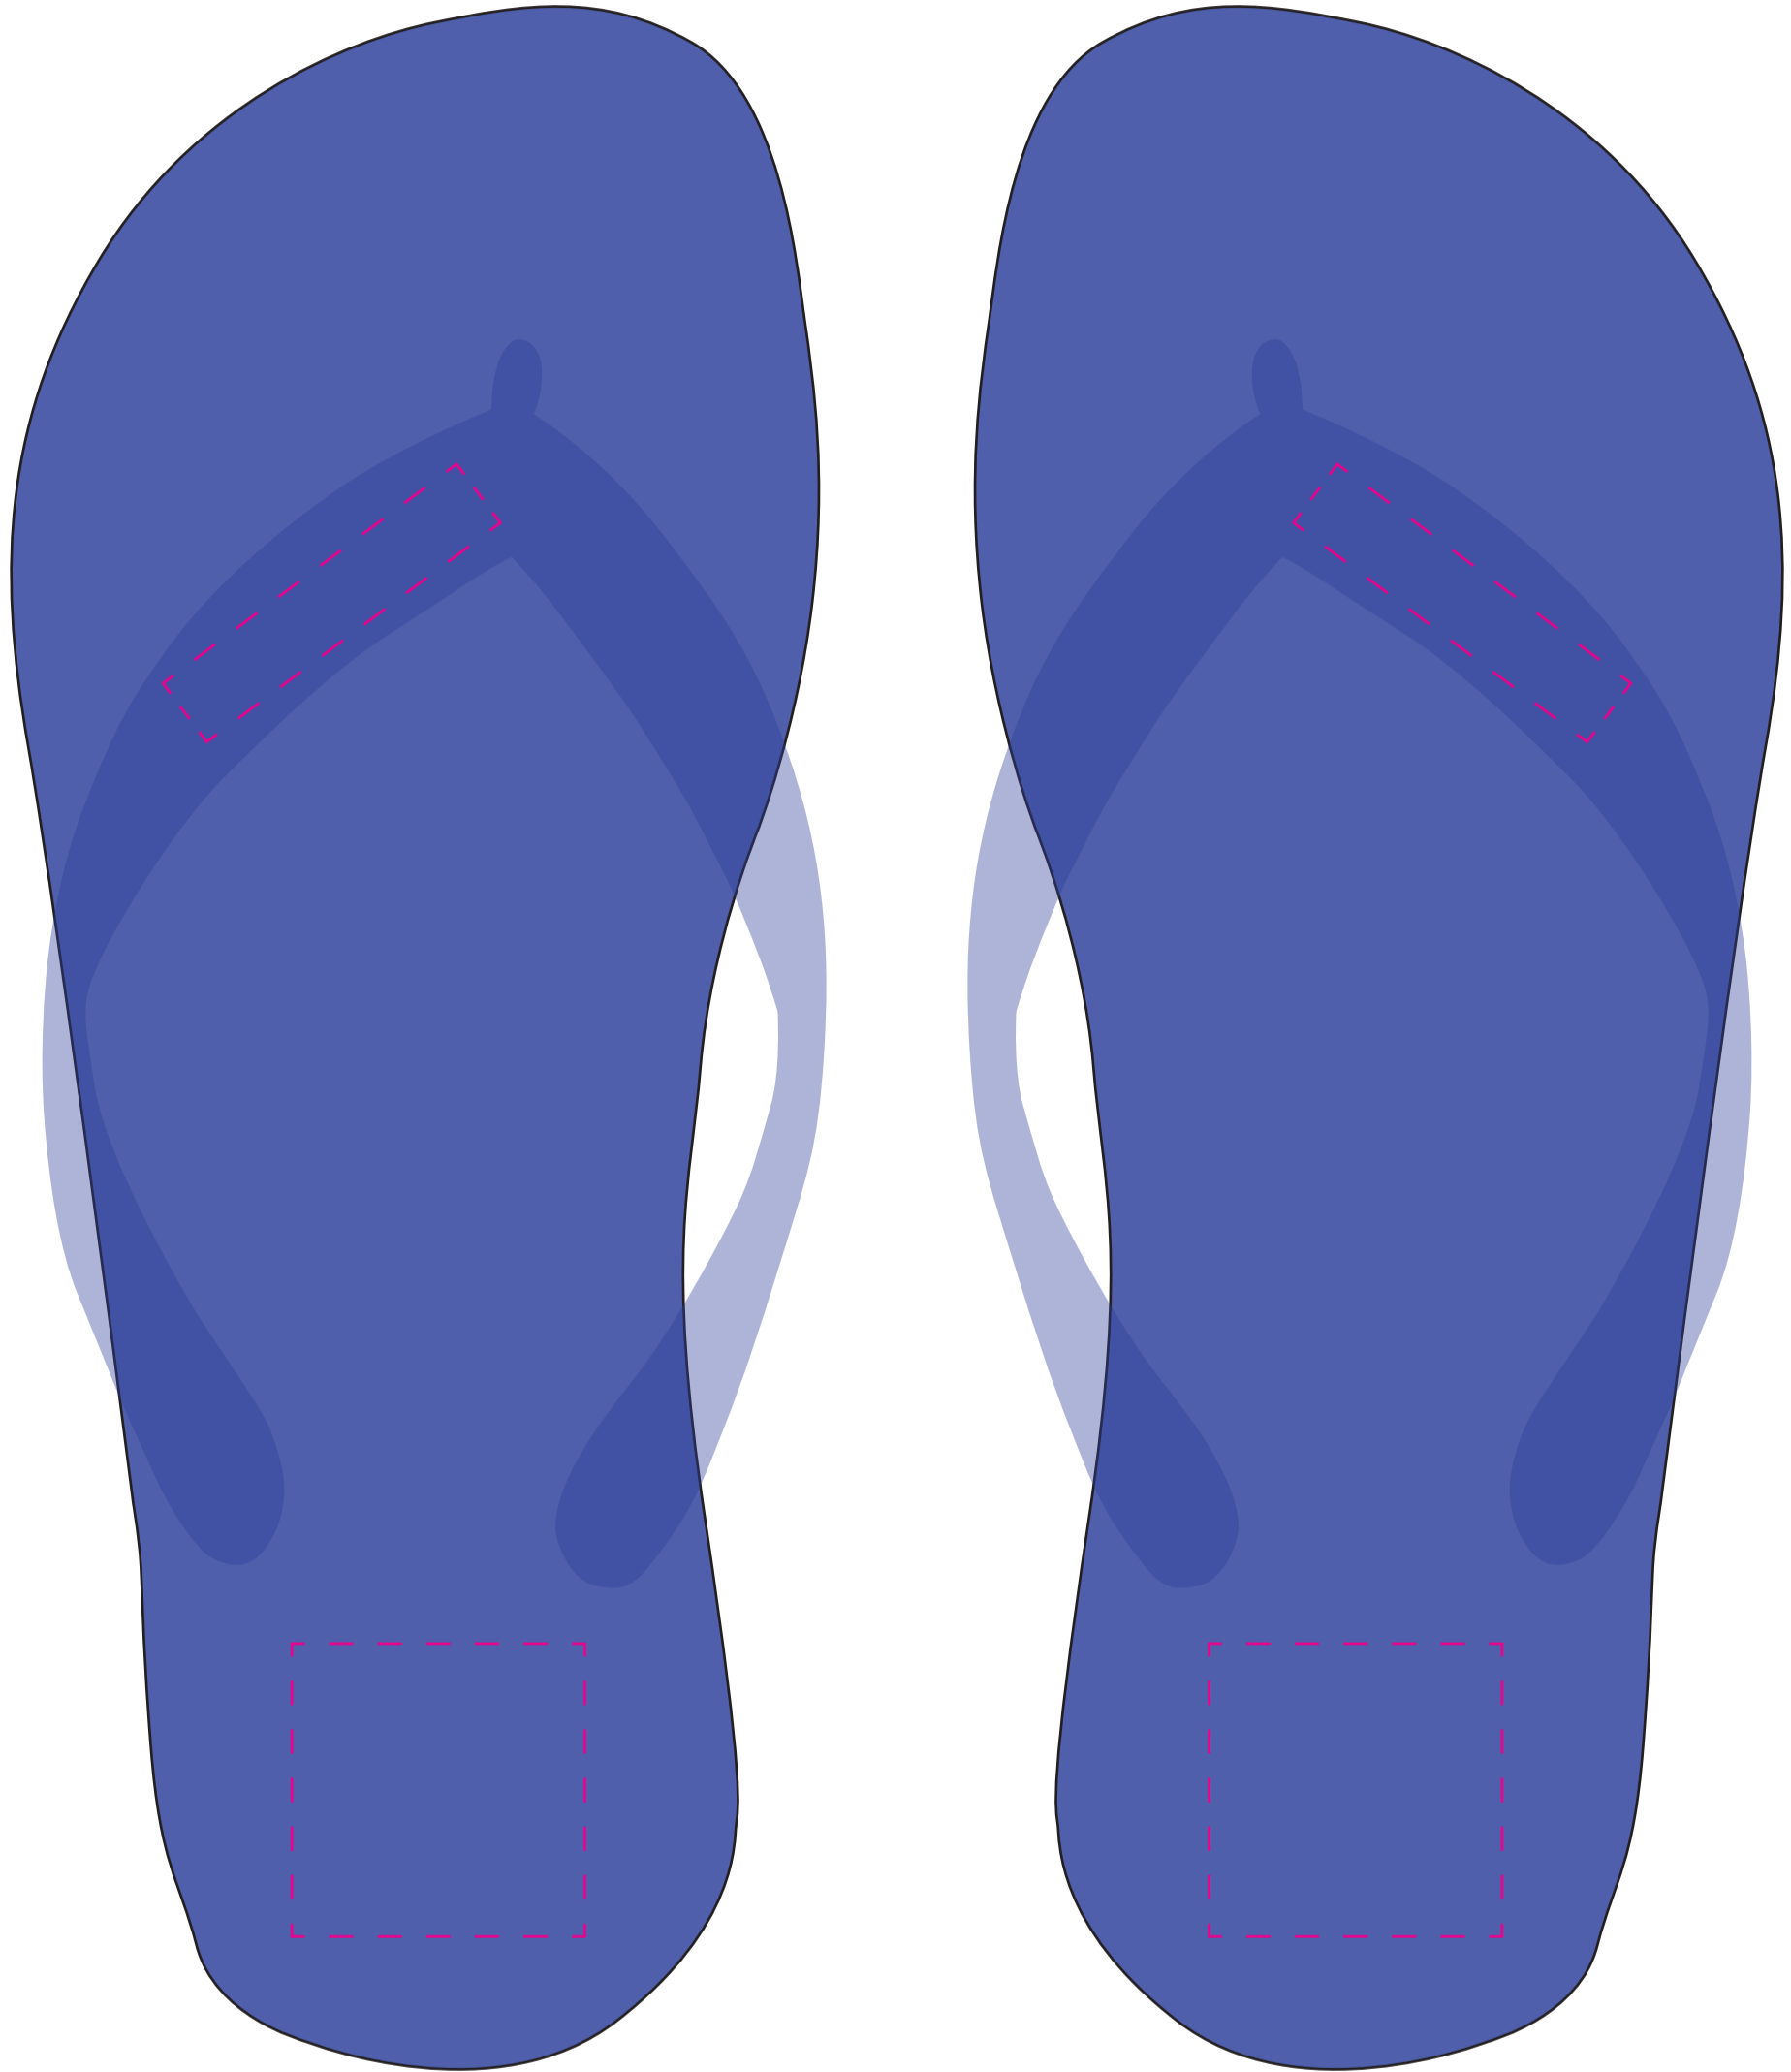

Approval Proof

Colours

 Text

Product Colour

 Blue

Flip-Flop with Translucent Strap
Men: 42-44 Women: 36-38
Branding Method: Pad Printed

Logo Size

Terms & Conditions

Please note small texts may fill and become illegible