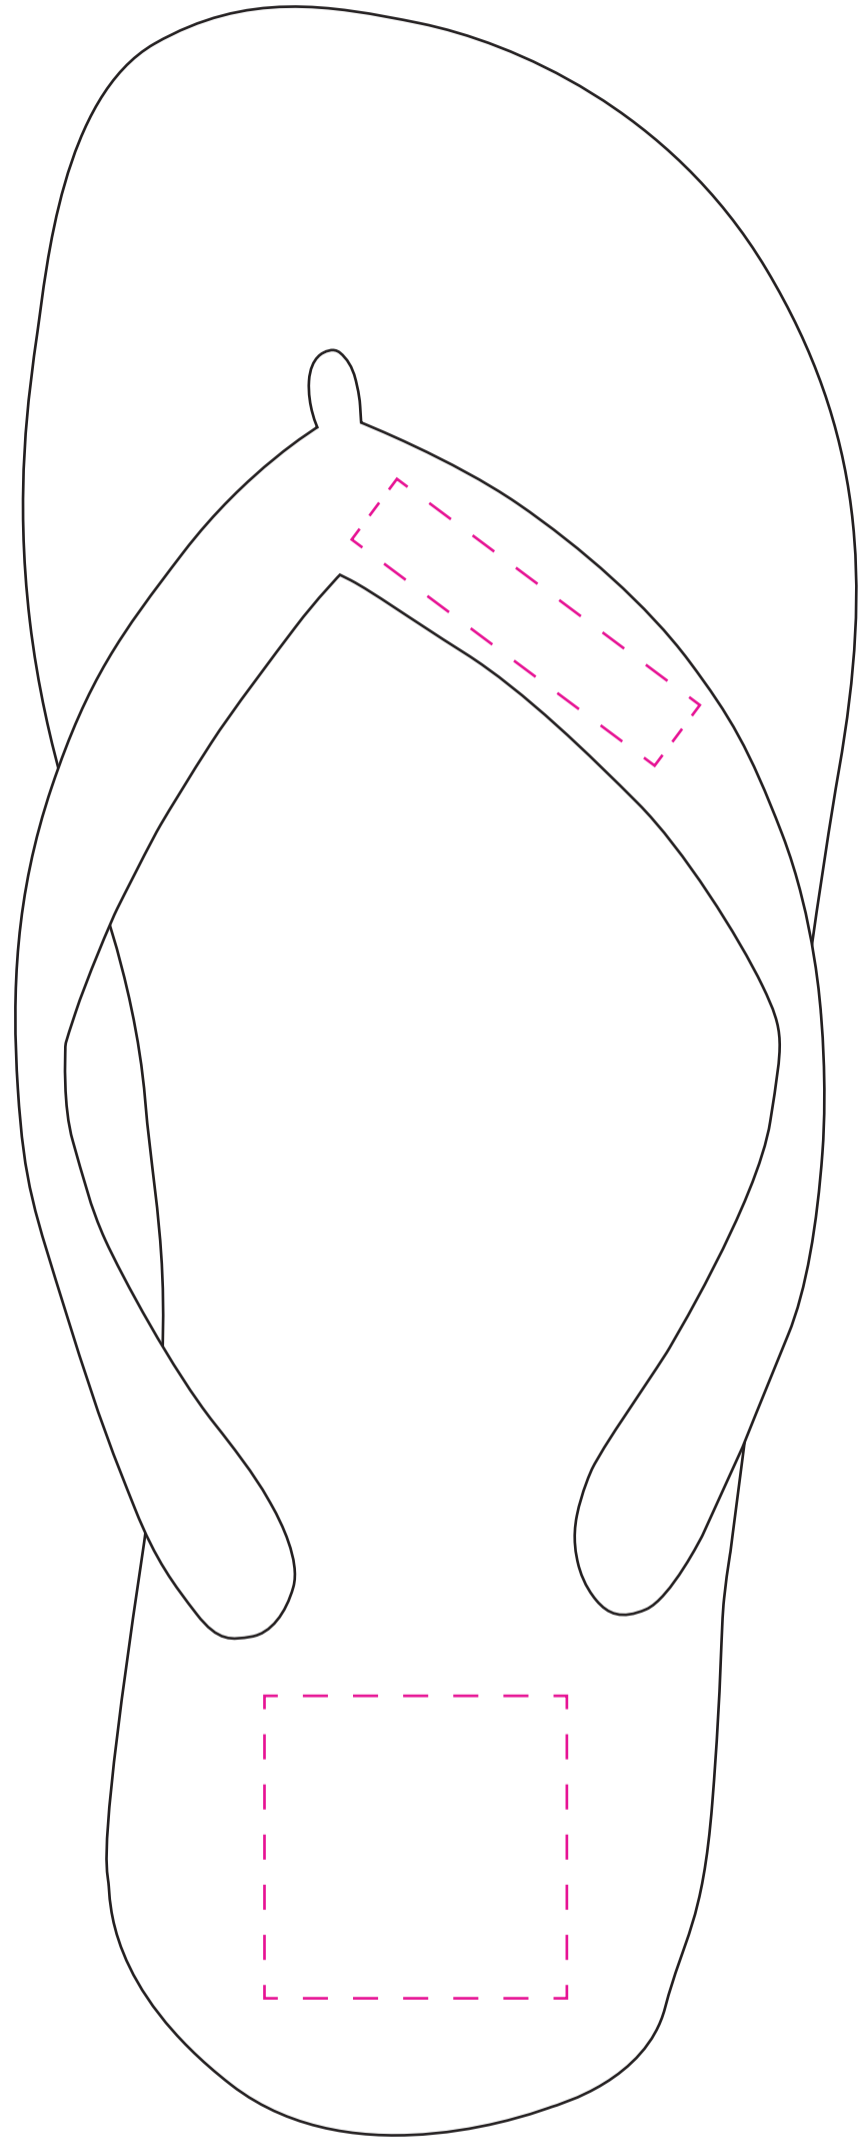

Approval Proof

Colours

 Text

Product Colour

 White

Flip-Flop with Translucent Strap
Men: 42-44 Women: 36-38
Branding Method: Pad Printed

Logo Size

Terms & Conditions

It is the clients responsibility to check the above artwork has been produced correctly by our factory to suit the manufacturing process. Whilst every effort has been made to copy the artwork provided, certain pantones have a tolerance of -10% +10% colour variation. Please note colours can vary from monitor so always check the pantone. Any correction/amendments after Moulds/Screens have been created will result in a new Mould/Screen being required and charged. By signing off acceptance you have agreed to proceed and such no errors or omissions can be accepted or highlighted once the goods have been delivered.