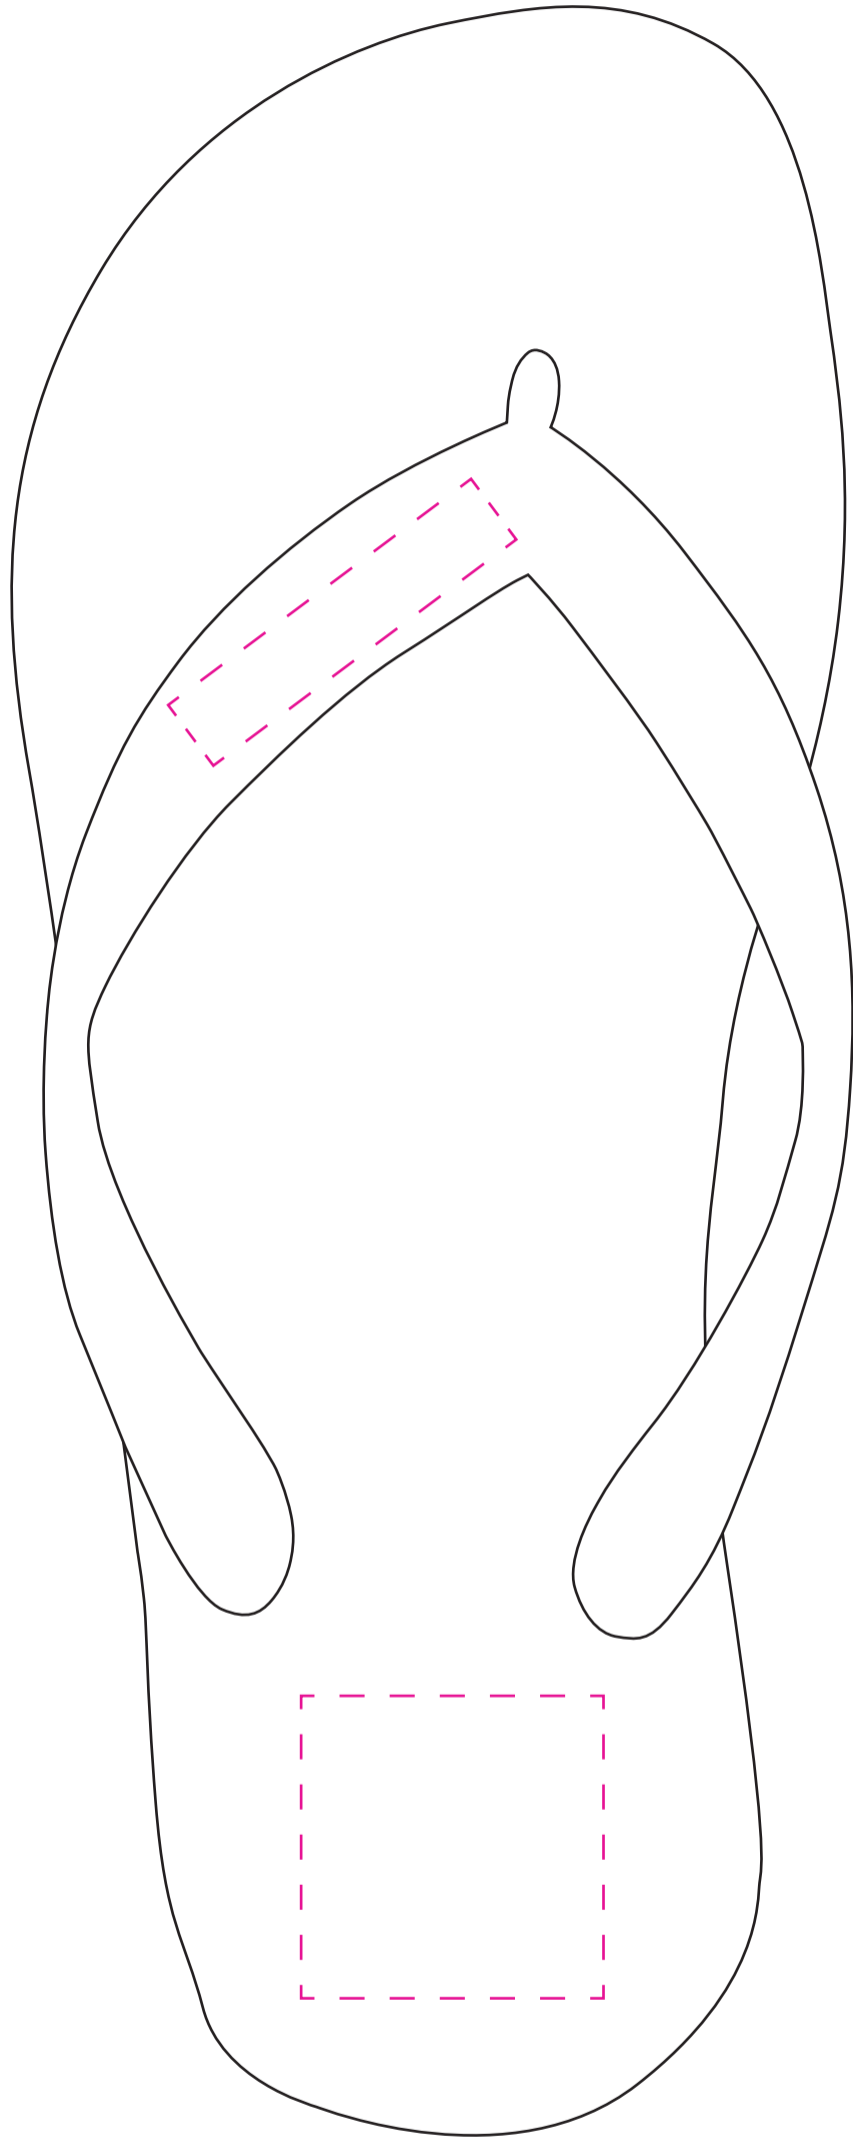

Approval Proof

Colours

 Text

Product Colour

 White

Flip-Flop with Translucent Strap
Men: 42-44 Women: 36-38
Branding Method: Pad Printed

Logo Size

Terms & Conditions

It is the clients responsibility to check the above artwork has been produced correctly by our factory to suit the manufacturing process. Whilst every effort has been made to copy the artwork provided, certain pantones have a tolerance of -10% +10% colour variation. Please note colours can vary from monitor so always check the pantone. Any correction/amendments after Moulds/Screens have been created will result in a new Mould/Screen being required and charged. By signing off acceptance you have agreed to proceed and such no errors or omissions can be accepted or highlighted once the goods have been delivered.