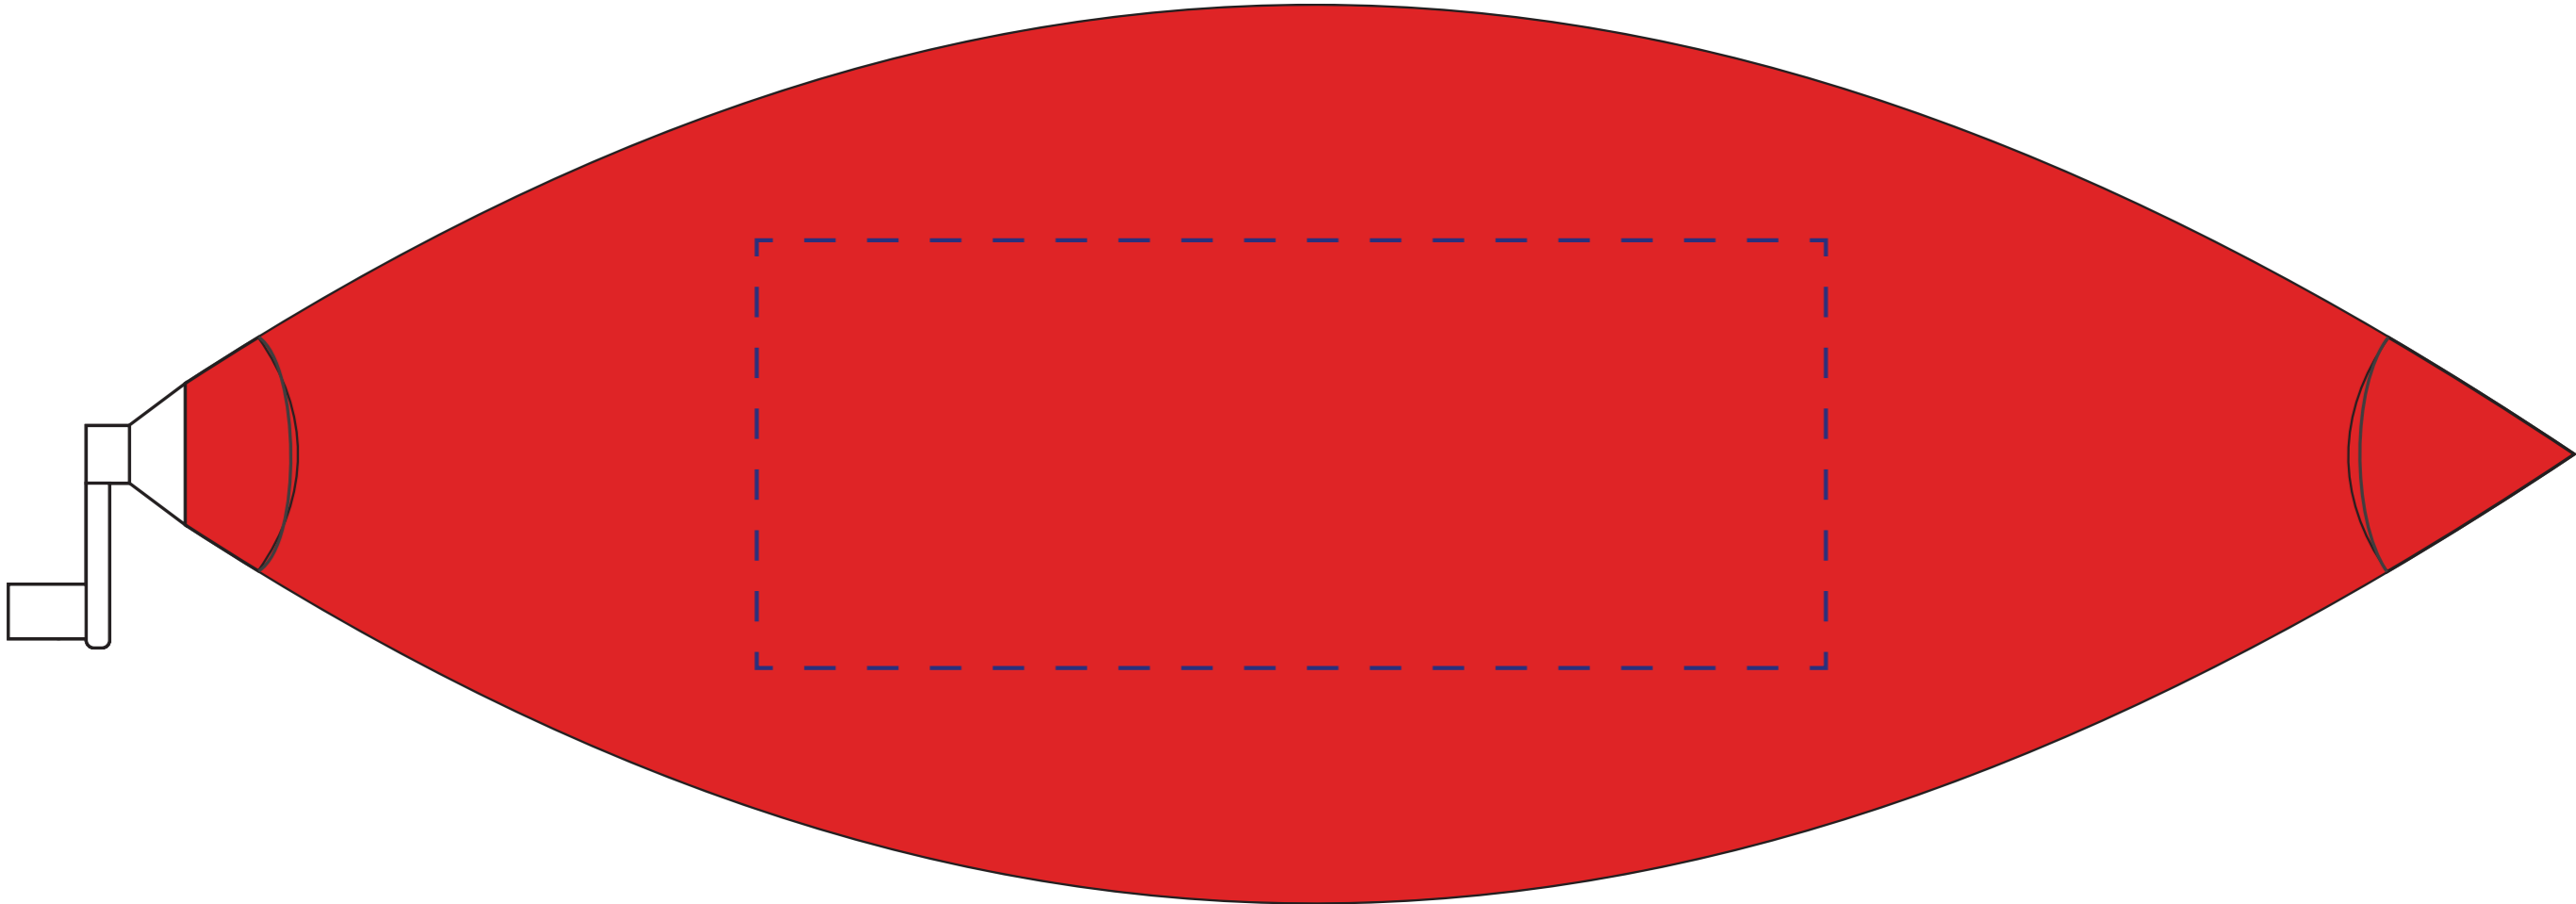

Approval Proof

Colours

 Text

Product Colour

 Purple

Inflatable Beach Ball
26cm Diameter (Inflated)
Branding Method: Screen Print

Logo Size

Terms & Conditions