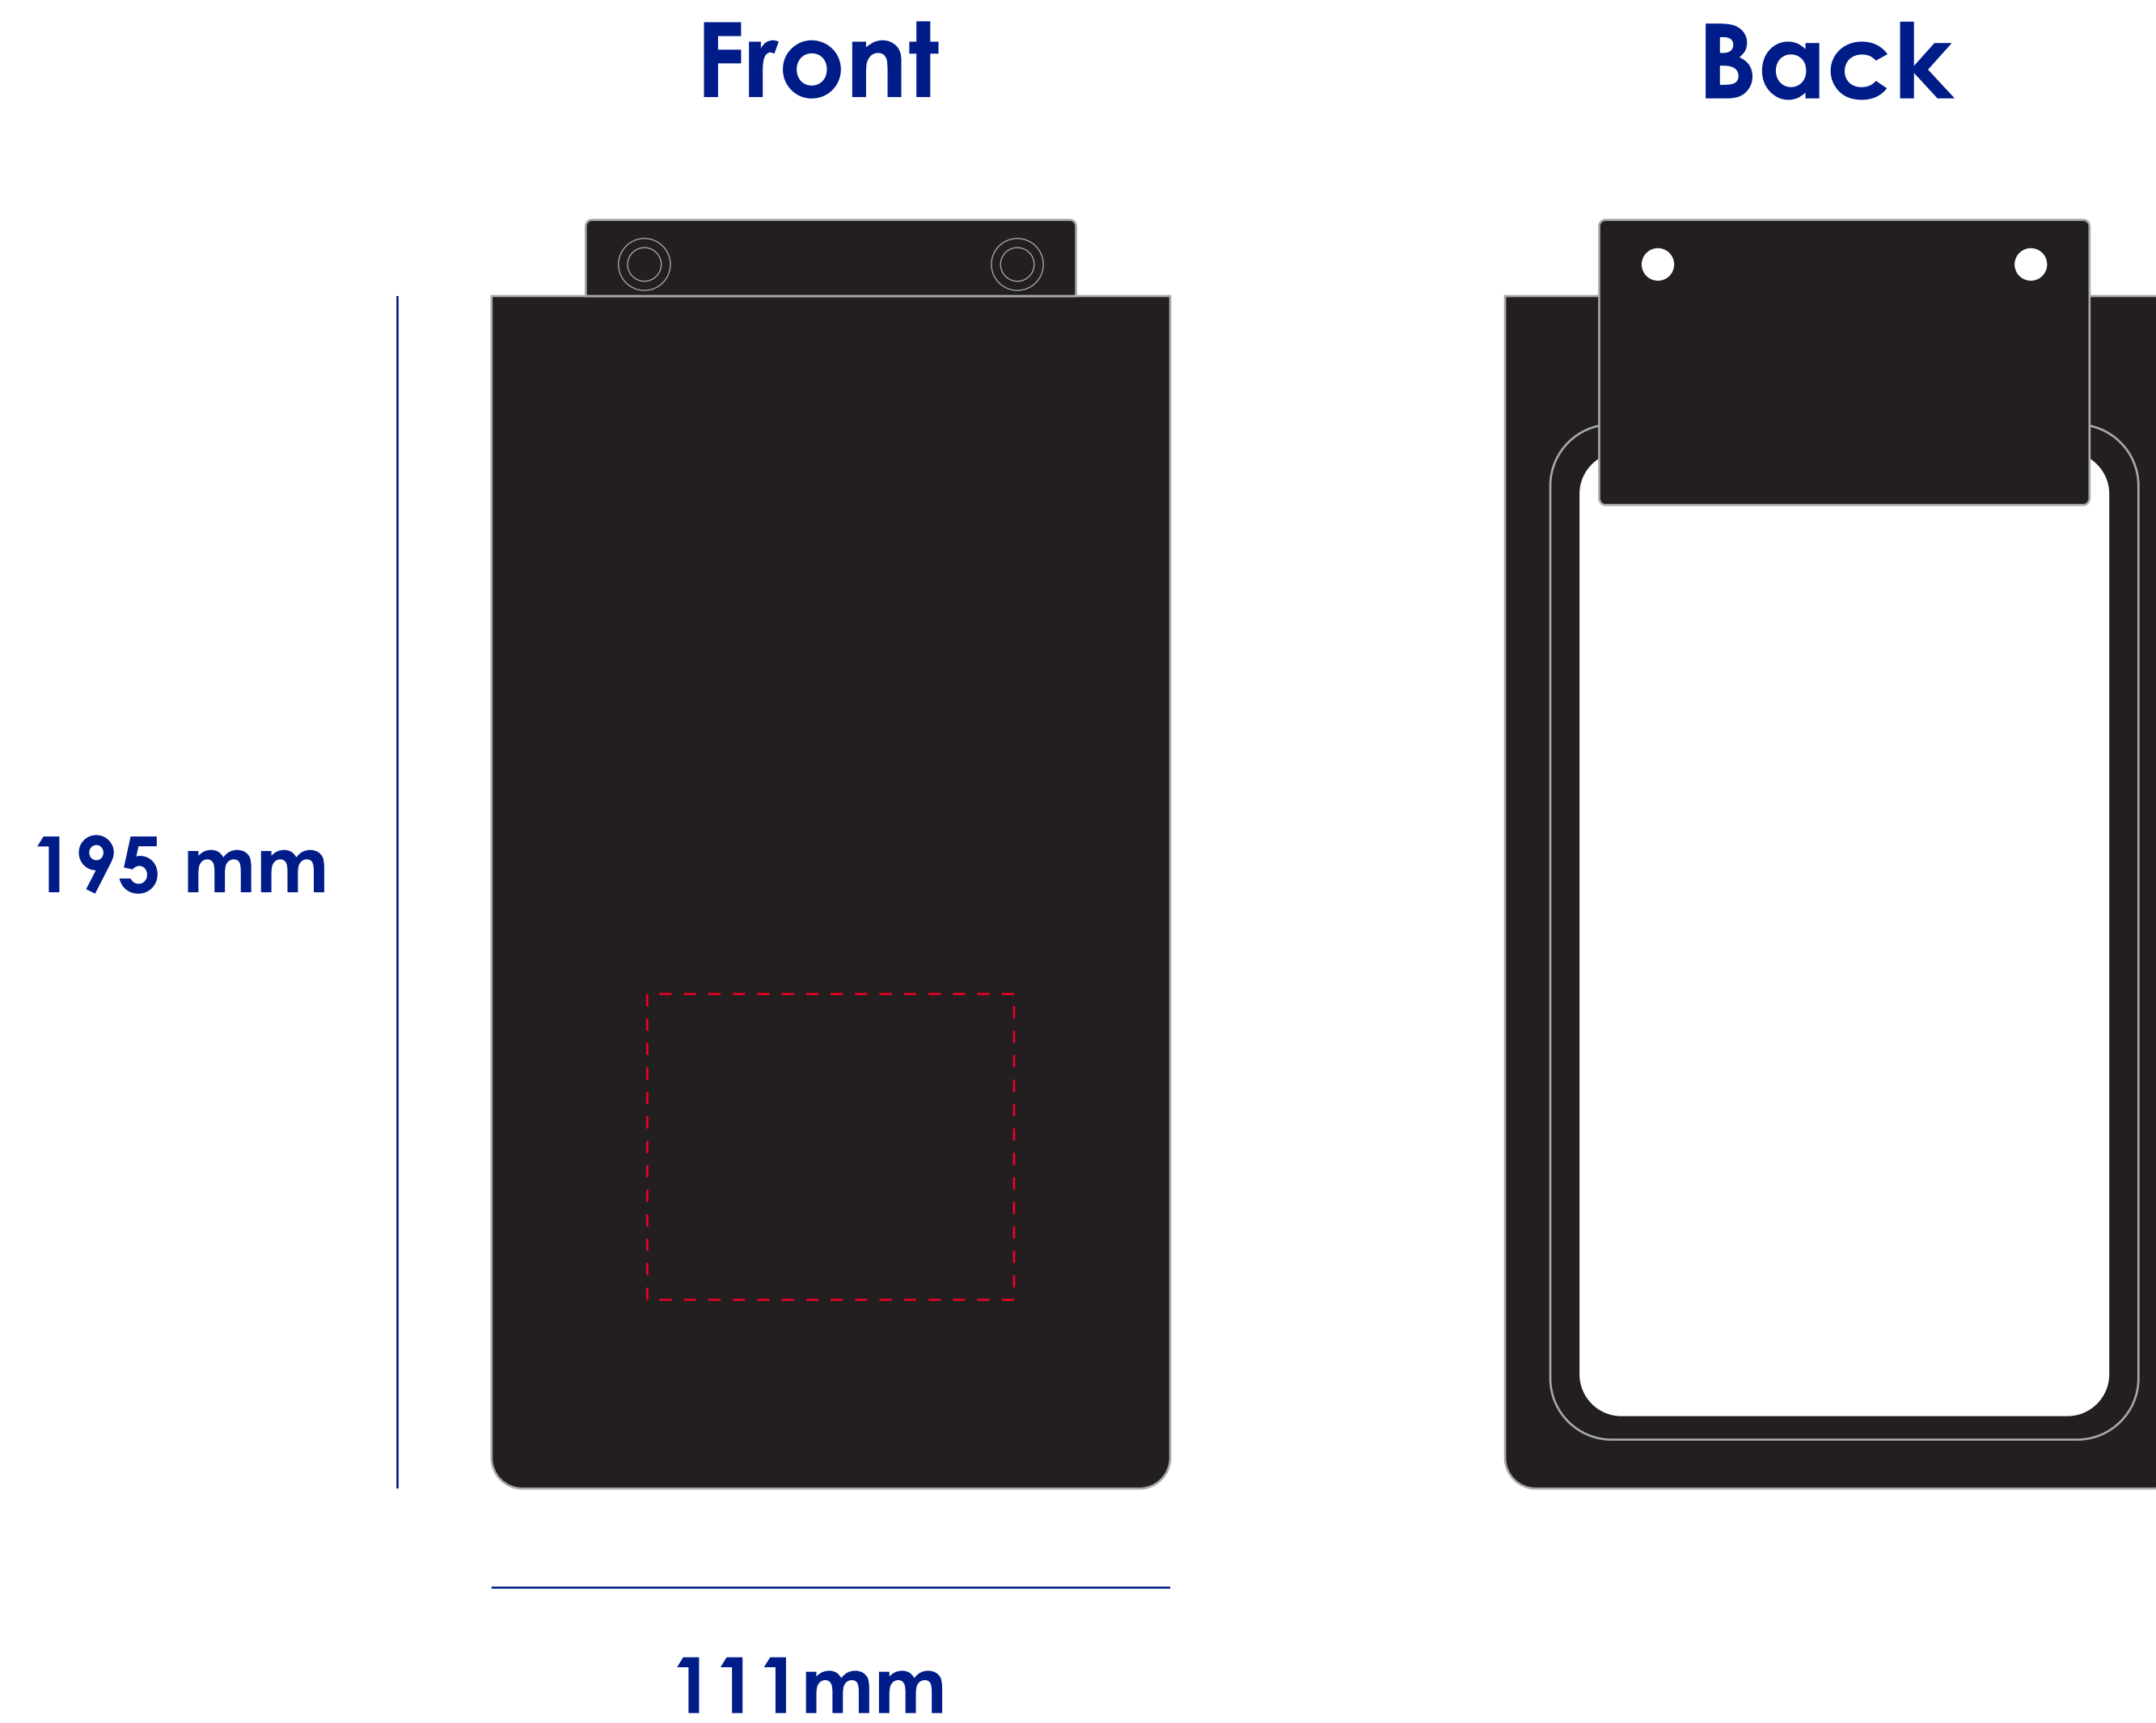

## Colours

-

## Product Colour

Black

Clear

**Waterproof Phone Pouch**  
110 mm\* 270 mm  
Branding Method: Silk Print

## Logo Size

Max 60\*50 mm